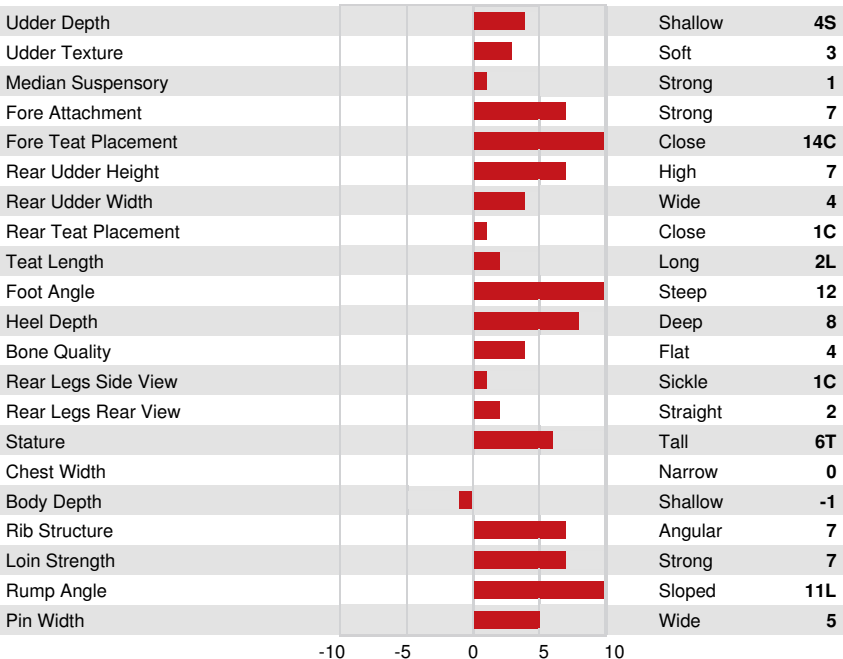

3STAR OH RANGER RED
CCC SOMEONE VG-86-2YR-DEU
LINDENRIGHT MOOVIN RC
CCC UNDENIED SOMETIMES EX-92-5YR-DEU
OUR-FAVORITE UNDENIED
CCC COMMANDER SUMMER

GPA LPI +3348 PRO$ 1396
DPF BLF CNF BYF MWF CVF HH1F HH2F HH3F HH4F HH5F HH6F HCDF HMWF

Reg. #: HODEUM1604547039 aAa: 243615 DMS:
Born: 02/22/2022 Kappa Casein: AB Beta Casein: A2A2

PRODUCTION			GPA 25*APR	
G Herds	G Daughters	84% Rel		
Milk kg 208	Fat kg 34	Fat % +0.20	Protein kg 19	Protein % +0.09
Feed Efficiency 101	BMR 96	Methane Efficiency 105		

HEALTH & REPRODUCTION		Immunity	113
Herd Life	108	Calf Immunity	111
Somatic Cell Score	106	Calving Ability	97
Daughter Fertility	96	Daughter Calving Ability	102
Body Condition Score	99	Milking Speed	89
Mastitis Resistance	104	Milking Temperament	99
Lactation Persistence	99	Metabolic Disease Resistance	102

CONFORMATION		GPA 25*APR	
G Herds	G Daughters	81% Rel	
Conformation	11	Dairy Strength	5
Mammary System	8	Rump	9
Feet & Legs	8		

CCC UNDENIED SOMETIMES
GRANDDAM