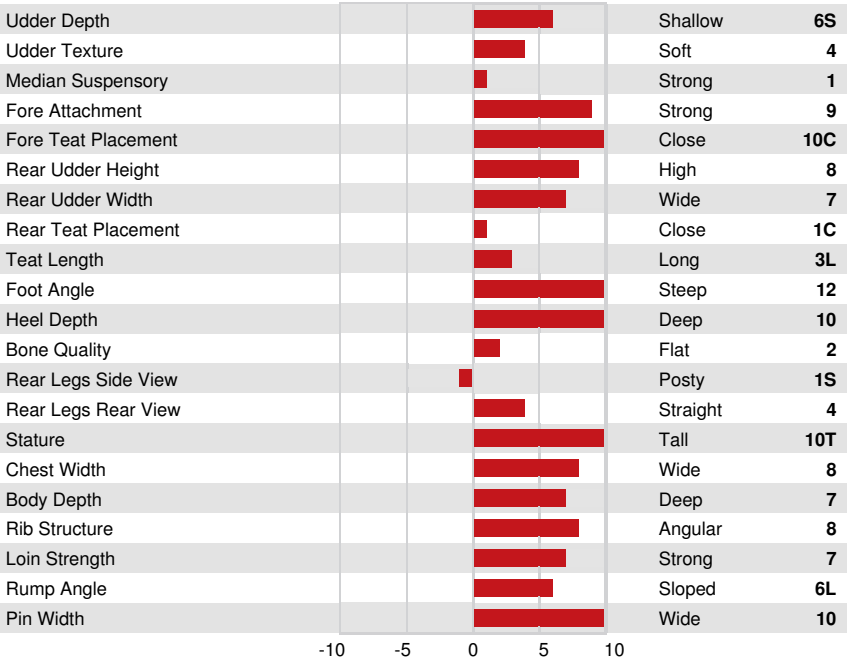

3STAR OH RANGER RED
CCC SOMEONE VG-86-2YR-DEU
LINDENRIGHT MOOVIN RC
CCC UNDENIED SOMETIMES EX-92-5YR-DEU
OUR-FAVORITE UNDENIED
CCC COMMANDER SUMMER

GPA LPI +3348 PRO$ 1367

DPF RDC BLF CNF BYF MWF CVF HH1F HH2F HH3F HH4F HH5F HH6F HCDF HMWF

Reg. #: HODEUM1604547041 aAa: 342516 DMS: 234,123
Born: 02/24/2022 Kappa Casein: AB Beta Casein: A2A2

PRODUCTION			GPA 25*APR	
Milk kg	Fat kg	Fat %	Protein kg	Protein %
-237	46	+0.47	17	+0.20
Feed Efficiency	BMR	Methane Efficiency		
105	92	101		

HEALTH & REPRODUCTION		Immunity	100
Herd Life	103	Calf Immunity	97
Somatic Cell Score	104	Calving Ability	94
Daughter Fertility	93	Daughter Calving Ability	102
Body Condition Score	102	Milking Speed	89
Mastitis Resistance	102	Milking Temperament	102
Lactation Persistence	97	Metabolic Disease Resistance	101

CONFORMATION		GPA 25*APR	
G Herds	G Daughters	81% Rel	
Conformation	14	Dairy Strength	10
Mammary System	10	Rump	10
Feet & Legs	9		

CCC UNDENIED SOMETIMES
GRANDDAM