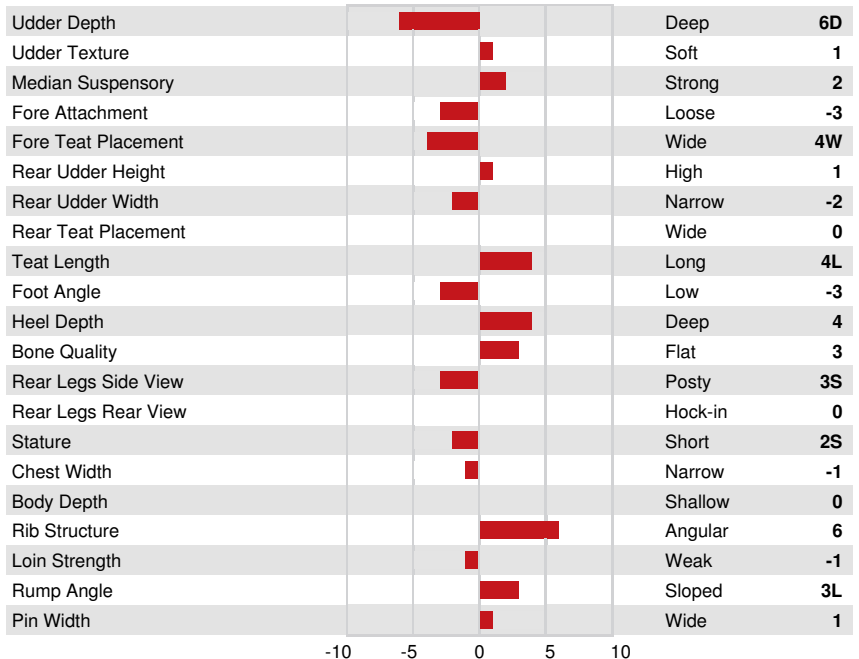

Milk kg 679	Fat kg 9	Fat % -0.15	Protein kg 15	Protein % -0.05
Milking Speed 107	Milking Temperament 101	Methane Efficiency	Feed Efficiency 106	BMR 106

HEALTH & REPRODUCTION Immunity **83**

Herd Life	95	Calf Immunity	93
Somatic Cell Score	90	Calving Ability	96
Daughter Fertility	96	Daughter Calving Ability	100
Body Condition Score	95	Metabolic Disease Resistance	102
Mastitis Resistance	92	Calf Health	97
Lactation Persistency	104		

CONFORMATION 28 Herds 60 Daughters 90% Rel GMACE 26*APR

Conformation	1	Dairy Strength	3
Mammary System	-2	Rump	1
Feet & Legs	2		

EDG RUBY UNO RIZA
 DAM