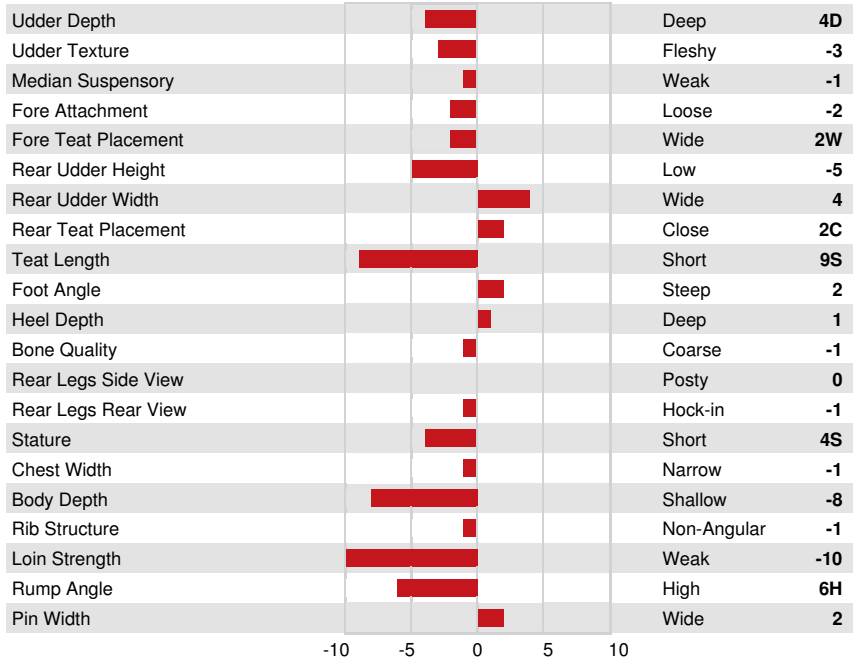

WESTCOAST GUARANTEE
SYNERGY RUBICON PERFECT GP-84-2YR-USA 10*
EDG RUBICON
SYNERGY UNO POT O GOLD VG-88-8YR-USA
AMIGHETTI NUMERO UNO
SYNERGY ALAN POKER VG-87-6YR-USA DOM

GPA LPI +3186 PRO$ 1711

DPF RDF BLF CNF BYF CVF HH1F HH2F HH3F HH4F HH5F HH6F HCDF HMWF

Reg. #: HOCANM12948903 aAa: 243615 DMS: 561
Born: 11/06/2017 Kappa Casein: AB Beta Casein: A2A2

PRODUCTION			GPA 26* APR	
G Herds		G Daughters		87% Rel
Milk kg	-48	Fat kg	85	Fat % +0.74
Milking Speed	98	Milking Temperament	104	Methane Efficiency
				Protein kg 44
				Protein % +0.37
				Feed Efficiency 98
				BMR 102

HEALTH & REPRODUCTION		Immunity 103
Herd Life	101	Calf Immunity 99
Somatic Cell Score	101	Calving Ability 103
Daughter Fertility	106	Daughter Calving Ability 103
Body Condition Score	101	Metabolic Disease Resistance 106
Mastitis Resistance	104	Calf Health 99
Lactation Persistence	101	

CONFORMATION		GPA 26* APR	
G Herds		G Daughters	
Conformation	-5	Dairy Strength	-4
Mammary System	-5	Rump	-6
Feet & Legs	2		

SYNERGY RUBICON PERFECT
DAM