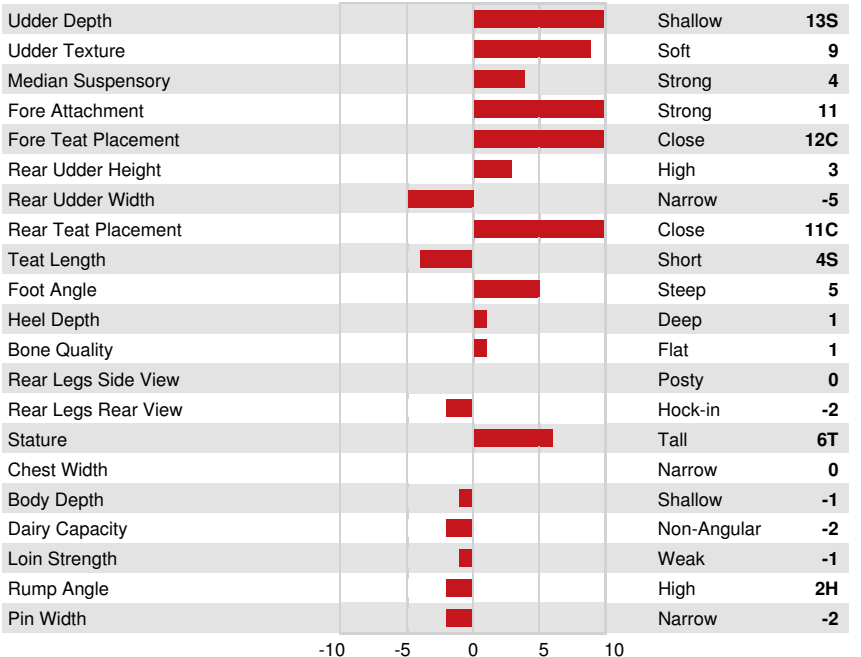

OCD 1STCLASS CALLEN
OCD BANDARES BRINLEY VG-85-3YR-CAN
WA-DEL YODER BANDARES
MS OCD DEFENDER BRINLEY GP-83-3YR-USA
S-S-I MOGUL DEFENDER
MS BOYANA UNO BRINLEY EX-92-4YR-USA

GMACE LPI +2652 PRO$ 407

DPF RDF BLF CNF BYF CVF HH1F HH2F HH3F HH4F HH5F HH6F HCDF HMWF

Reg. #: HOCANM13098864 aAa: 243165 DMS: 234,123
Born: 04/25/2018 Kappa Casein: BE Beta Casein: A1A2

PRODUCTION			GMACE 24* AUG	
Milk kg	Fat kg	Fat %	Protein kg	Protein %
-745	3	+0.30	-23	+0.01
Feed Efficiency	BMR	Methane Efficiency		
103	95			

HEALTH & REPRODUCTION		Immunity	96
Herd Life	98	Calf Immunity	102
Somatic Cell Score	97	Calving Ability	106
Daughter Fertility	104	Daughter Calving Ability	106
Body Condition Score	100	Milking Speed	115
Mastitis Resistance	100	Milking Temperament	100
Lactation Persistence	106	Metabolic Disease Resistance	101

CONFORMATION		GMACE 24* AUG	
Conformation	3	Dairy Strength	-1
Mammary System	5	Rump	-1
Feet & Legs	0		

OCD BANDARES BRINLEY
DAM