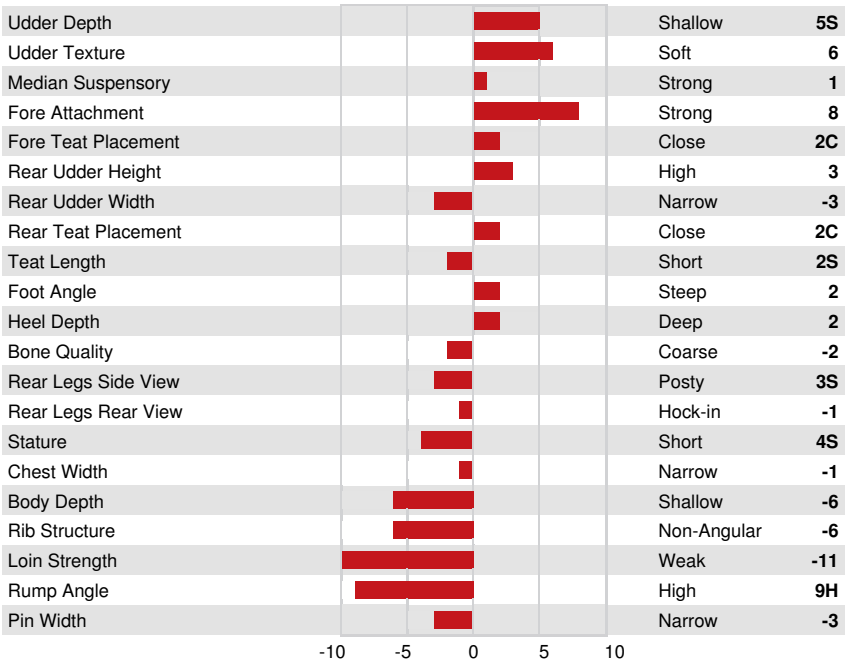

SANDY-VALLEY CHALLENGER
OCD LEGENDARY RAE EX-90-2E-CAN
WELCOME LEGENDARY 2870
OCD DELTA RAE 4278 VG-85-2YR-USA
MR MOGUL DELTA 1427
EDG RUBY UNO RAE EX-91-4YR-USA DOM

GPA LPI +3256 PRO$ 1435

DPF RDF BLF CNF BYF MWF CVF HH1F HH2F HH3F HH4F HH5C HH6F HCDF HMWF

Reg. #: HOCANM13227668 aAa: 432516 DMS: 561,456
Born: 10/09/2018 Kappa Casein: AB Beta Casein: A2A2

PRODUCTION		G Herds	G Daughters	86% Rel	GPA 26*APR	
Milk kg	-1195			Fat %	+0.89	Protein %
Fat kg	55			Methane Efficiency	98	BMR
Protein kg	9			Feed Efficiency	98	100
Milking Speed	100					
Milking Temperament	99					

HEALTH & REPRODUCTION		Immunity	102
Herd Life	107	Calf Immunity	96
Somatic Cell Score	104	Calving Ability	98
Daughter Fertility	107	Daughter Calving Ability	103
Body Condition Score	104	Metabolic Disease Resistance	106
Mastitis Resistance	104	Calf Health	106
Lactation Persistence	98		

CONFORMATION		G Herds	G Daughters	83% Rel	GPA 26*APR	
Conformation	1			Dairy Strength	-5	
Mammary System	8			Rump	-11	
Feet & Legs	-3					

OCD LEGENDARY RAE
DAM