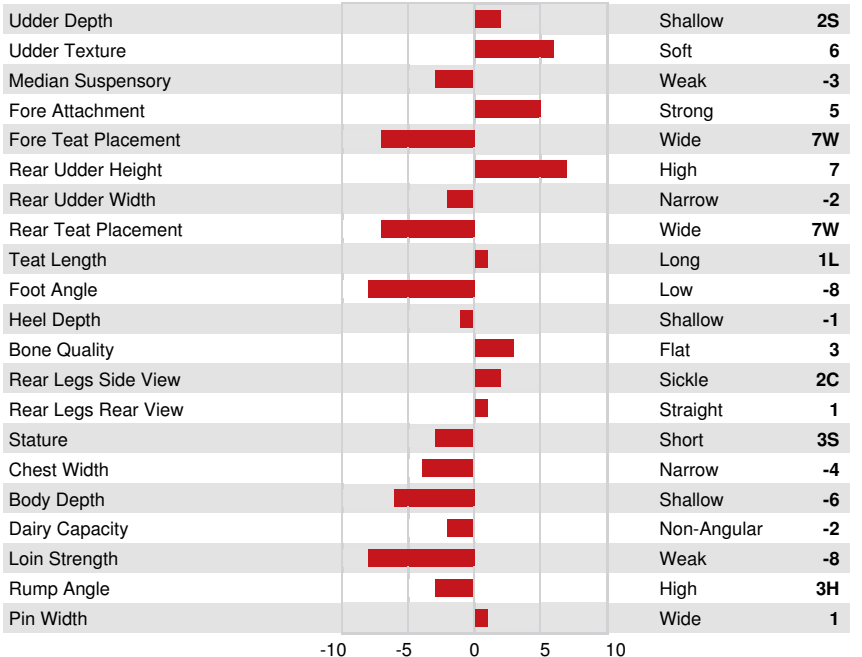

SANDY-VALLEY CHALLENGER
 PROGENESIS SUPER BEAST EX-91-4YR-CAN 2*
 ENDCO SUPERHERO
 PROGENESIS DENVER BETSY VG-88-3YR-CAN 5*
 MR MOGUL DENVER 1426
 PES009 SUPERSIRE BREANNE 3*

GLPI +3304 PRO\$ 1983

DPF RDF BLF CNF BYF MWF CVF HH1F HH2F HH3F HH4F HH5F HH6F HCDF HMWF

CONFORMATION			G Herds	G Daughters	84% Rel	GPA 24*DEC	
Conformation	2	Dairy Strength				-5	
Mammary System	7	Rump				-5	
Feet & Legs	-1						

PROGENESIS SUPER BEAST
DAM

PROGENESIS DENVER BETSY
GRANDDAM

MS LOOKOUT PESK BKM BRIA
FOURTH DAM