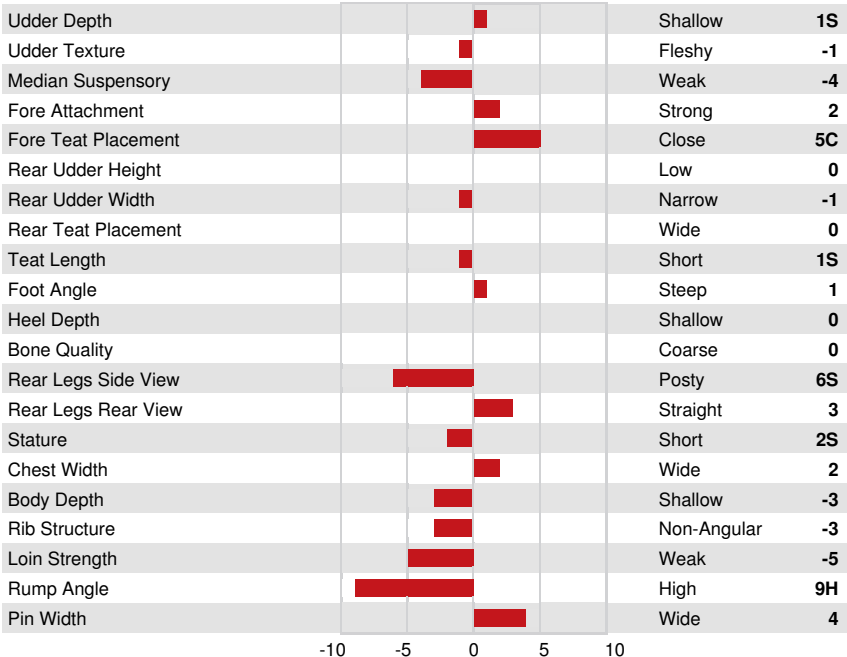

ABS ACHIEVER
PROGENESIS FORTUNE PALAU VG-87-3YR-CAN 4*
PROGENESIS FORTUNE
PROGENESIS SUPERSHOT PASSION 8*
COGENT SUPERSHOT
PROGENESIS ENFORCER PAT GP-82-3YR-CAN 3*

GPA LPI +3266 PRO$ 1748

DPF RDF BLF CNF BYF MWF CVF HH1F HH2F HH3F HH4F HH5F HH6F HCDF HMWF

Reg. #: HOCANM13269461 aAa: 264135 DMS: 126,561
Born: 01/01/2019 Kappa Casein: BB Beta Casein: A2A2

PRODUCTION			GPA 26* APR	
Milk kg	Fat kg	Fat %	Protein kg	Protein %
395	76	+0.53	41	+0.23
Milking Speed	Milking Temperament	Methane Efficiency	Feed Efficiency	BMR
95	100	105	100	99

HEALTH & REPRODUCTION		Immunity
Herd Life	101	Calf Immunity 102
Somatic Cell Score	105	Calving Ability 104
Daughter Fertility	101	Daughter Calving Ability 102
Body Condition Score	102	Metabolic Disease Resistance 102
Mastitis Resistance	106	Calf Health 103
Lactation Persistence	95	

CONFORMATION		GPA 26* APR	
Conformation	-1	Dairy Strength	-2
Mammary System	1	Rump	-6
Feet & Legs	0		

PROGENESIS FORTUNE PALAU
DAM