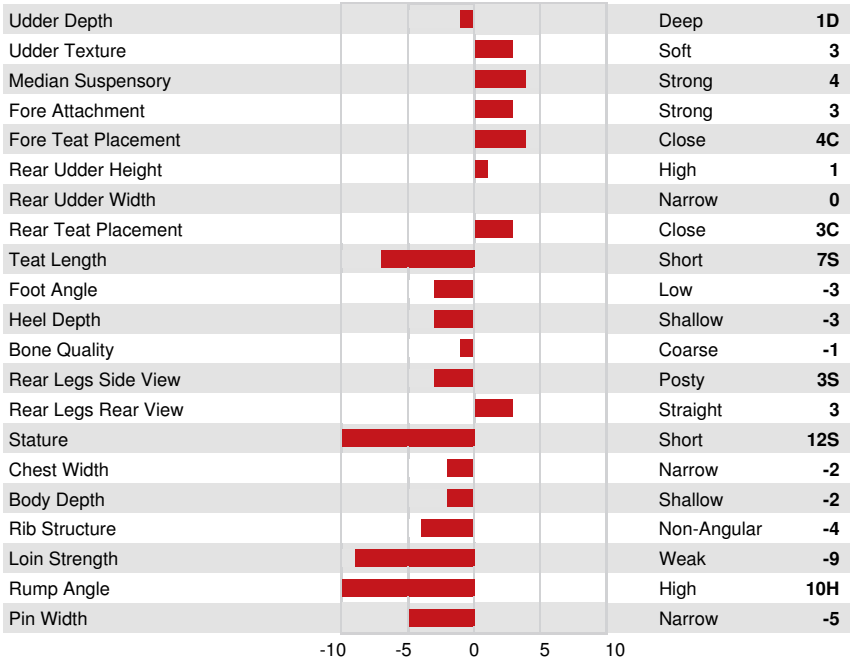

CONFORMATION		G Herds	G Daughters	80% Rel	GPA 26*APR
Conformation	0			Dairy Strength	-8
Mammary System	4			Rump	-11
Feet & Legs	4				

RI-VAL-RE GOLDWYN NADINE
 FIFTH DAM