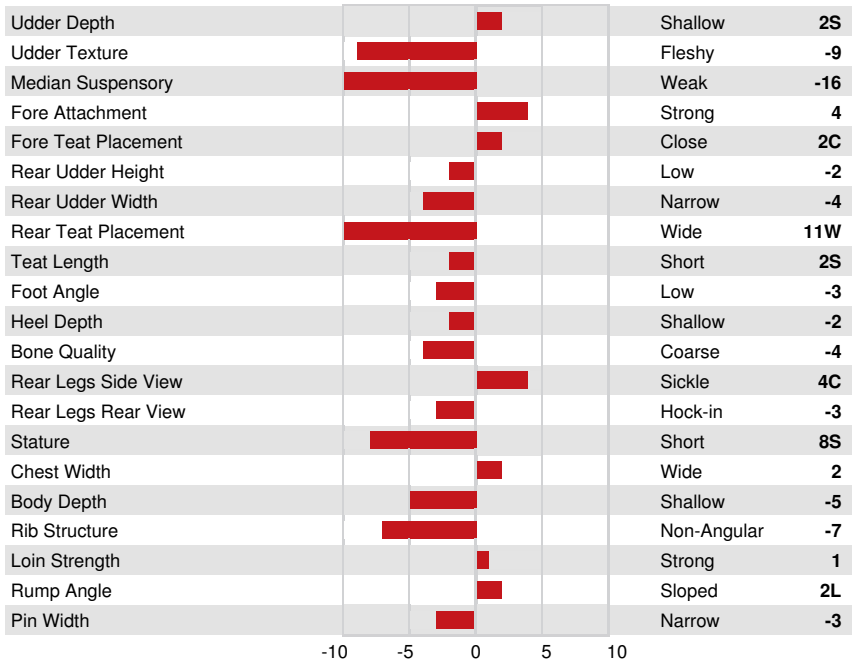

SCHOENE-KUH ROBERT  
 PROGENESIS POSITIVE MAINE GP-83-2YR-CAN  
 PROGENESIS POSITIVE  
 PROGENESIS JEDI MENACE EX-90-3E-CAN  
 S-S-I MONTROSS JEDI  
 PEAK BOMBERO MAXIMA VG-87-6YR-USA DOM

**GPA LPI +3257 PRO\$ 1993**

| CONFORMATION   |    |                | 11 Herds | 22 Daughters | 87% Rel | GEBV 25*APR |  |
|----------------|----|----------------|----------|--------------|---------|-------------|--|
| Conformation   | -4 | Dairy Strength | -5       |              |         |             |  |
| Mammary System | -2 | Rump           | 0        |              |         |             |  |
| Feet & Legs    | -3 |                |          |              |         |             |  |