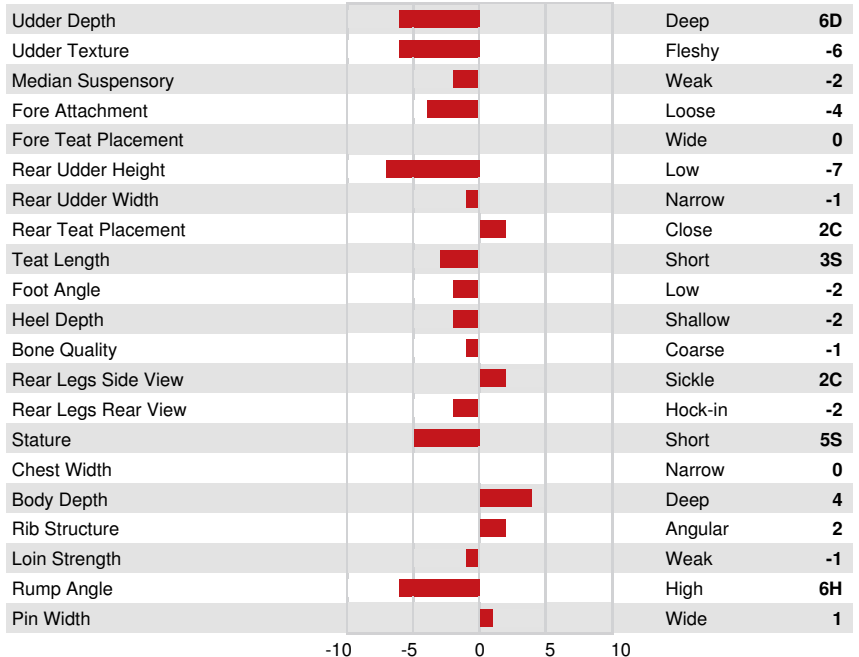

SLICK-GATOR LONE RANGER
 SIEMERS SAM PARIS 28676
 OCD SPRING SAMURI
 SIEMERS DENVER PARIS EX-91-4YR-USA GMD DOM
 MR MOGUL DENVER 1426
 QUALITY TANGO PARIS VG-86-2YR-USA

GPA LPI +2760 PRO\$ 457

DPF RDF BLF CNF BYF MWF CVF HH1F HH2C HH3F HH4F HH5F HH6F HCDF HMWF

CONFORMATION		GPA 25*APR	
G Herds		G Daughters	
Conformation	-5	Dairy Strength	2
Mammary System	-7	Rump	-4
Feet & Legs	-1		

SIEMERS DENVER PARIS
 GRANDDAM

RANSOM-RAIL FACEBK PARIS
 FOURTH DAM

RANSOM-RAIL FACEBK PARIS
 FOURTH DAM