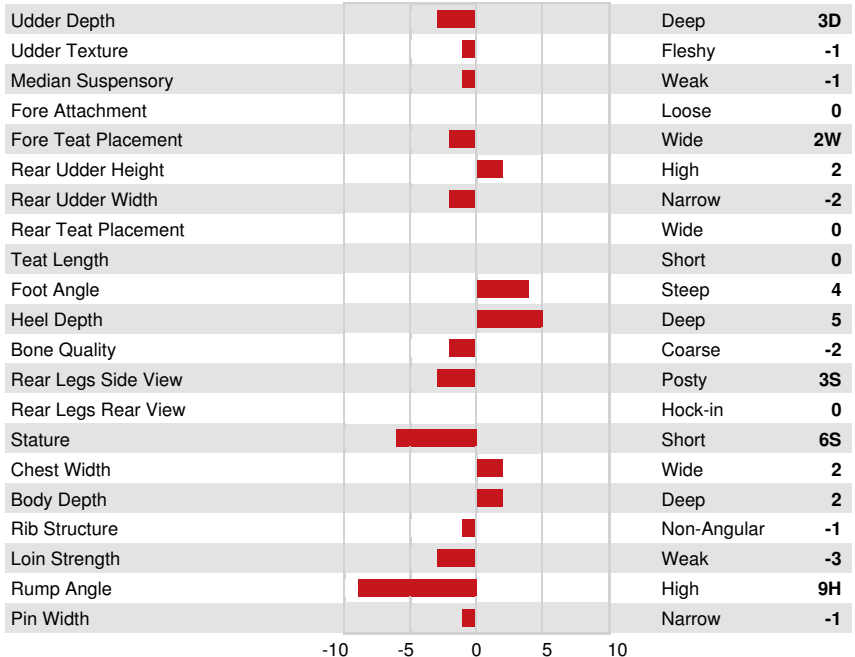

BOMAZ FASTBALL
 PROGENESIS ACHIEVER RAVISH VG-85-3YR-CAN 1*
 ABS ACHIEVER
 OCD LEGENDARY RAE EX-90-2E-CAN
 WELCOME LEGENDARY 2870
 OCD DELTA RAE 4278 VG-85-2YR-USA

GPA LPI +3297 PRO\$ 1793

DPF RDF BLF CNF BYF MWF CVF HH1F HH2F HH3F HH4F HH5F HH6F HCDF HMWF

Reg. #: HOCANM13712766 aAa: 243156 DMS: 345,456
 Born: 04/27/2020 Kappa Casein: AA Beta Casein: A2A2

PRODUCTION				26 Herds 259 Daughters 92% Rel		GMACE 26*APR	
Milk kg	Fat kg	Fat %	Protein kg	Protein %			
251	103	+0.82	28	+0.17			
Milking Speed	Milking Temperament	Methane Efficiency	Feed Efficiency	BMR			
102	98	103	107	104			

CONFORMATION		G Herds G Daughters 82% Rel		GPA 26*APR	
Conformation	0	Dairy Strength	0		
Mammary System	1	Rump	-7		
Feet & Legs	2				

SANDY-VALLEY ROBUST RUBY
 FIFTH DAM