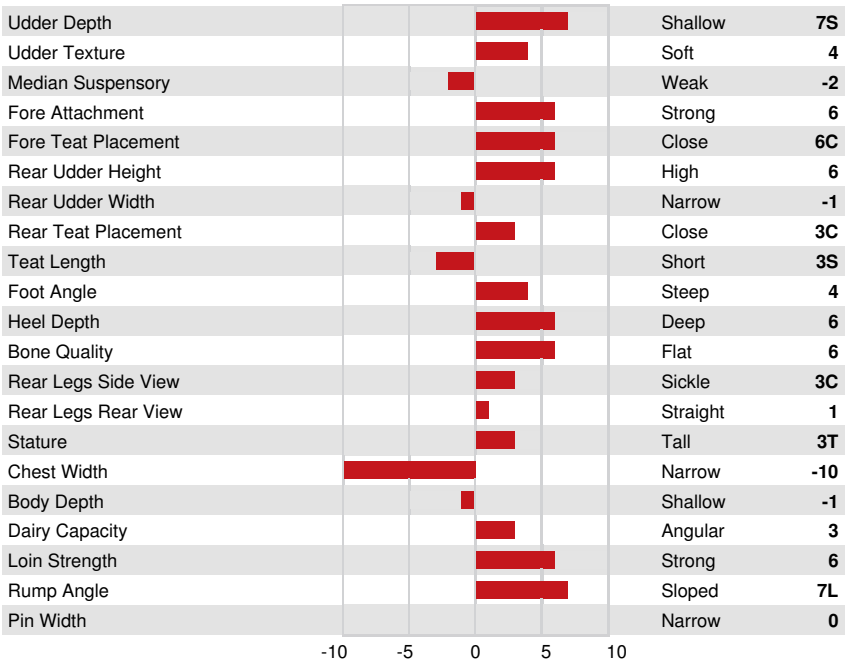

COOMBOONA ZIPIT MIRAND-PP *RC
SOF003 DULET LUCKY SANDY P RED VG-88-4YR-CAN
ZIMMERVIEW LUCKY PP-RED
SNOWBIZ SYMPATICO SOFIA VG-85-2YR-USA 1*
DYMENTHOLM S SYMPATICO *RC
GEN-I-BEQ SNOWMAN SUMMER VG-85-2YR-CAN 5*

GPA LPI +2713 PRO$ 446

DPF BLF CNF XIF BYF MWF CVF HH1F HH2F HH3F HH4F HH5F HH6F HCDF HMWF

Reg. #: HOCANM111585518 aAa: 342516 DMS:
Born: 01/30/2020 Kappa Casein: AB Beta Casein: A1A2

PRODUCTION			G Herds	G Daughters	84% Rel	GPA 24*AUG	
Milk kg	Fat kg	Fat %				Protein kg	Protein %
-189	12	+0.17				-9	-0.01
Feed Efficiency	BMR	Methane Efficiency					
102	100	99					

HEALTH & REPRODUCTION			Immunity 96	
Herd Life	101	Calf Immunity	99	
Somatic Cell Score	99	Calving Ability	103	
Daughter Fertility	99	Daughter Calving Ability	101	
Body Condition Score	95	Milking Speed	103	
Mastitis Resistance	98	Milking Temperament	105	
Lactation Persistence	105	Metabolic Disease Resistance	100	

CONFORMATION			G Herds	G Daughters	82% Rel	GPA 24*AUG	
Conformation	5	Dairy Strength				-3	
Mammary System	4	Rump				5	
Feet & Legs	6						

SNOWBIZ SYMPATICO SOFIA
GRANDDAM