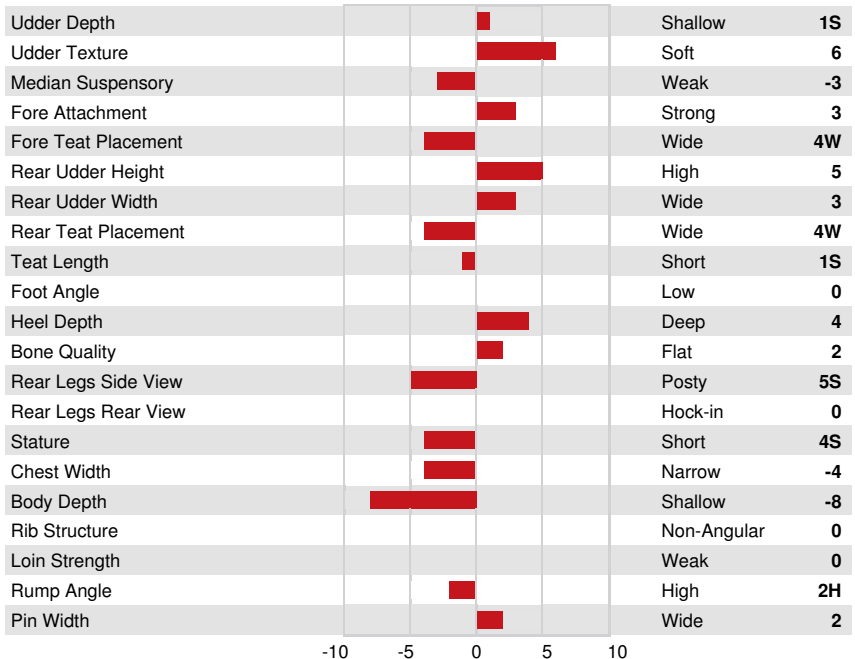

HEALTH & REPRODUCTION

Immunity 99

Herd Life	107	Calf Immunity	95
Somatic Cell Score	101	Calving Ability	109
Daughter Fertility	103	Daughter Calving Ability	108
Body Condition Score	99	Metabolic Disease Resistance	104
Mastitis Resistance	103	Calf Health	105
Lactation Persistence	103		

CONFORMATION

G Herds G Daughters 83% Rel

GPA 25*DEC

Conformation	4	Dairy Strength	-3
Mammary System	6	Rump	0
Feet & Legs	2		

PROGENESIS ENFORCER PAT

FIFTH DAM