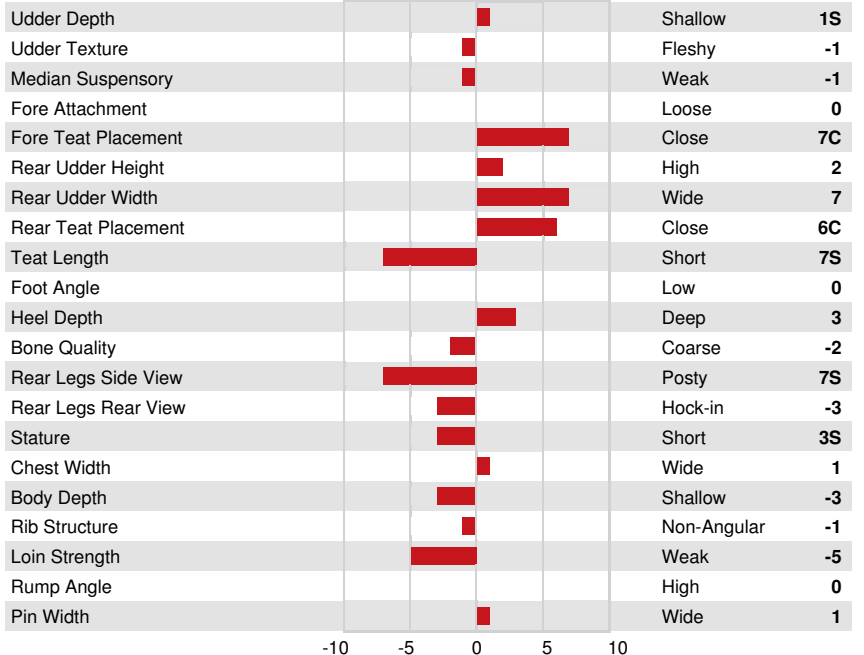

PROGENESIS PROLOGUE
PROGENESIS FASTBALL PATRIOTS VG-85-2YR-CAN
BOMAZ FASTBALL
PROGENESIS ACHIEVER PAISLEY GP-83-3YR-CAN 6*
ABS ACHIEVER
PROGENESIS GRANITE POWELL 1*

GPA LPI +3373 PRO$ 2114

DPF RDF BLF CNF BYF MWF CVF HH1F HH2F HH3F HH4F HH5F HH6F HCDF HMWF

Reg. #: HOCANM14226931 aAa: 324156 DMS: 345,456
Born: 12/14/2021 Kappa Casein: AB Beta Casein: A2A2

PRODUCTION				G Herds		G Daughters		85% Rel		GPA 26* APR	
Milk kg	302	Fat kg	109	Fat %	+0.84	Protein kg	47	Protein %	+0.31		
Milking Speed	104	Milking Temperament	96	Methane Efficiency	94	Feed Efficiency	98	BMR	101		

HEALTH & REPRODUCTION				Immunity		101	
Herd Life	105	Calf Immunity	101				
Somatic Cell Score	100	Calving Ability	100				
Daughter Fertility	104	Daughter Calving Ability	103				
Body Condition Score	103	Metabolic Disease Resistance	105				
Mastitis Resistance	101	Calf Health	98				
Lactation Persistence	100						

CONFORMATION				G Herds		G Daughters		81% Rel		GPA 26* APR	
Conformation	-1	Dairy Strength	-1								
Mammary System	0	Rump	-3								
Feet & Legs	1										

SYNERGY RUBICON PERFECT
FOURTH DAM