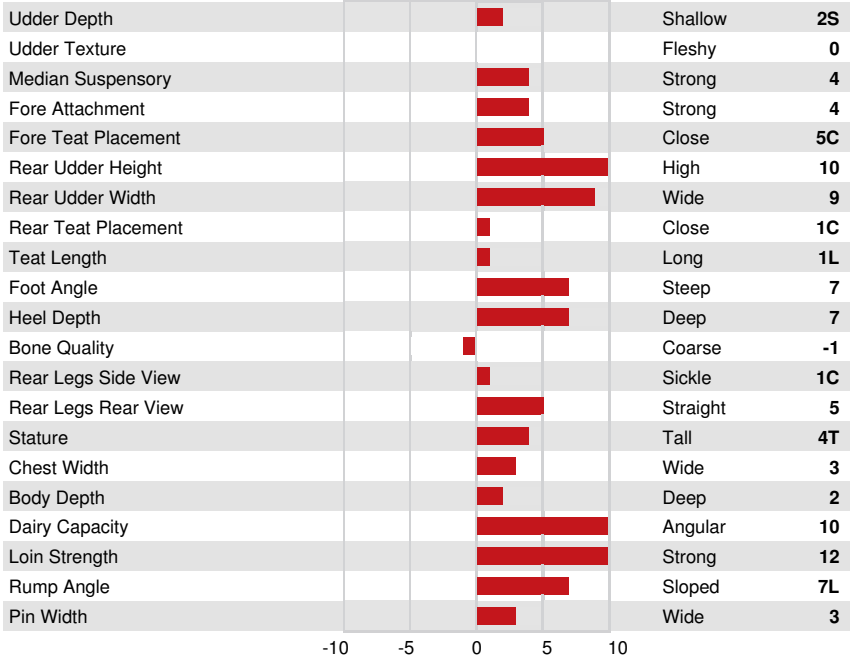

3STAR OH RANGER RED
MYSTIQUE LAMBDA ANIS EX-93-6YR-CAN 3*
FARNEAR DELTA-LAMBDA
MYSTIQUE EXTREME ABRICOT EX-94-4E-CAN 8*
SILVERRIDGE V EXTREME
MYSTIQUE MCCUTCHEN APRIL EX-93-2E-USA 3*

GPA LPI +3570 PRO$ 1797

DPF RDC BLF CNF BYF MWF CVF HH1F HH2F HH3F HH4F HH5F HH6F HCDF HMWF

Reg. #: HOCANM14227002 aAa: 423561 DMS:
Born: 01/22/2022 Kappa Casein: BB Beta Casein: A1A2

PRODUCTION			G Herds	G Daughters	85% Rel	GPA 24*DEC	
Milk kg	Fat kg	Fat %				Protein kg	Protein %
1122	83	+0.32				49	+0.08
Feed Efficiency	BMR	Methane Efficiency					
103	95	96					

HEALTH & REPRODUCTION			Immunity 101	
Herd Life	104	Calf Immunity	99	
Somatic Cell Score	105	Calving Ability	100	
Daughter Fertility	95	Daughter Calving Ability	97	
Body Condition Score	100	Milking Speed	87	
Mastitis Resistance	104	Milking Temperament	99	
Lactation Persistence	101	Metabolic Disease Resistance	103	

CONFORMATION			G Herds	G Daughters	82% Rel	GPA 24*DEC	
Conformation	12	Dairy Strength			9		
Mammary System	8	Rump			11		
Feet & Legs	9						

MYSTIQUE LAMBDA ANIS
DAM