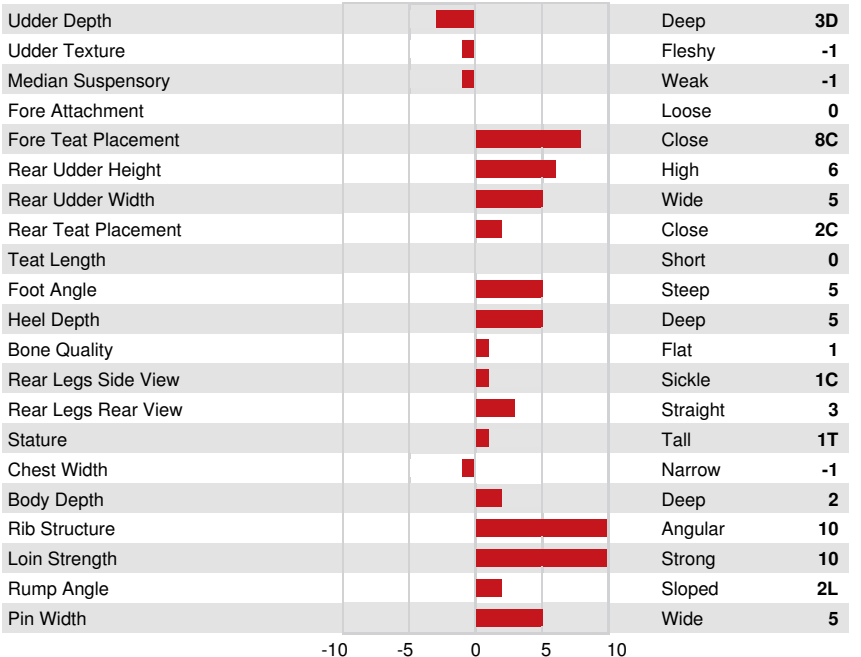

Reg. #: HOCANM14227195

aAa: 243615

DMS:

Born: 04/20/2022

Kappa Casein: BB

Beta Casein: A2A2

PRODUCTION				G Herds	G Daughters	85% Rel	GPA 26* APR		
Milk kg	398	Fat kg	88	Fat %	+0.59	Protein kg	56	Protein %	+0.33
Milking Speed	93	Milking Temperament	98	Methane Efficiency	98	Feed Efficiency	105	BMR	99

HEALTH & REPRODUCTION				Immunity	112
Herd Life	105	Calf Immunity	106		
Somatic Cell Score	106	Calving Ability	101		
Daughter Fertility	96	Daughter Calving Ability	104		
Body Condition Score	98	Metabolic Disease Resistance	104		
Mastitis Resistance	106	Calf Health	97		
Lactation Persistence	102				

CONFORMATION				G Herds	G Daughters	83% Rel	GPA 26* APR	
Conformation	7	Dairy Strength	7					
Mammary System	2	Rump	9					
Feet & Legs	8							

PROGENESIS HIGHJUMP LEADER DAM

PROGENESIS HIGHJUMP LEADER DAM

PROGENESIS HIGHJUMP LEADER DAM