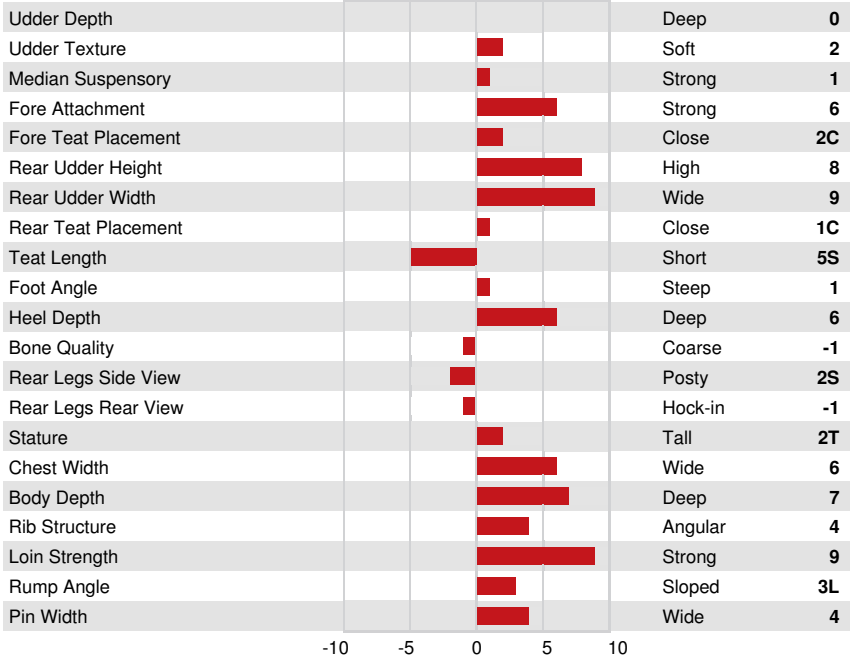

HEALTH & REPRODUCTION		Immunity 102	
Herd Life	99	Calf Immunity	101
Somatic Cell Score	104	Calving Ability	97
Daughter Fertility	97	Daughter Calving Ability	98
Body Condition Score	103	Metabolic Disease Resistance	102
Mastitis Resistance	103	Calf Health	96
Lactation Persistence	108		

CONFORMATION		G Herds	G Daughters	83% Rel	GPA 26* APR	
Conformation	9			Dairy Strength	10	
Mammary System	6			Rump	8	
Feet & Legs	3					

PROGENESIS HIGHJUMP LEADER
DAM

PROGENESIS HIGHJUMP LEADER
DAM

PROGENESIS HIGHJUMP LEADER
DAM