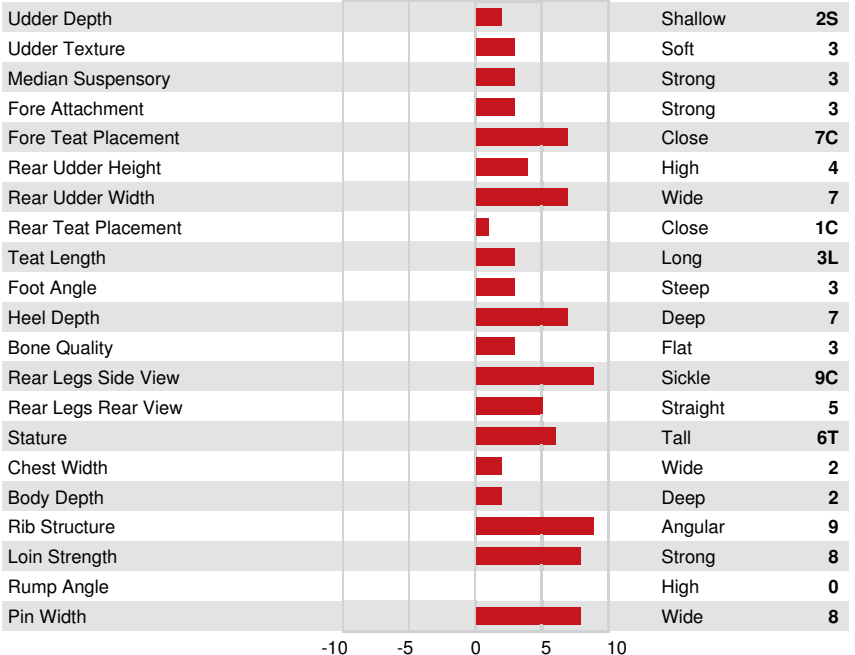

3STAR OH RANGER RED
FEPRO PERFECT LINDOR VG-88-4YR-CAN
SIEMERS RENGD PERFECT
FEPRO CRUSHTIME LUCKY VG-85-2YR-CAN 5*
COL DG CRUSHTIME
FEPRO KINGROYAL LIQUEUR VG-85-2YR-CAN 1*

GPA LPI +3501 PRO$ 1529
DPF RDC BLF CNF BYF MWF CVF HH1F HH2F HH3F HH4F HH5F HH6F HCDF HMWF

Reg. #: HOCANM14259578 aAa: 234165 DMS:
Born: 10/17/2022 Kappa Casein: BB Beta Casein: A2A2

PRODUCTION				G Herds	G Daughters	85% Rel	GPA 26*APR		
Milk kg	-50	Fat kg	62	Fat %	+0.53	Protein kg	23	Protein %	+0.19
Milking Speed	96	Milking Temperament	101	Methane Efficiency	105	Feed Efficiency	100	BMR	94

HEALTH & REPRODUCTION			Immunity	105
Herd Life	108	Calf Immunity	103	
Somatic Cell Score	101	Calving Ability	96	
Daughter Fertility	98	Daughter Calving Ability	103	
Body Condition Score	99	Metabolic Disease Resistance	107	
Mastitis Resistance	102	Calf Health	95	
Lactation Persistence	99			

CONFORMATION			G Herds	G Daughters	83% Rel	GPA 26*APR	
Conformation	10	Dairy Strength	7				
Mammary System	6	Rump	7				
Feet & Legs	9						

FEPRO PERFECT LINDOR
DAM