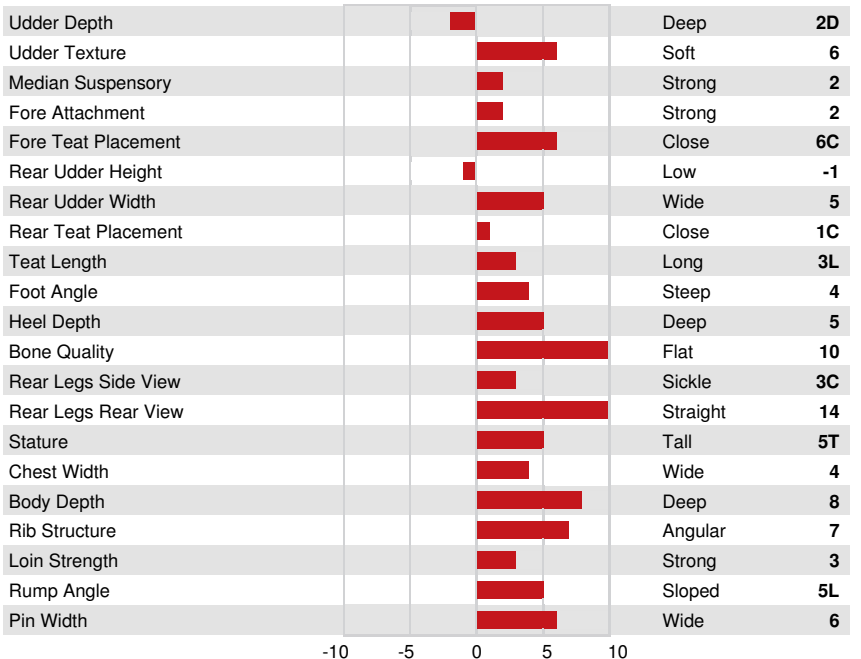

HIGHERRANSOM ANGLE
FEPRO PERFECT LINDOR VG-88-4YR-CAN
SIEMERS RENGD PERFECT
FEPRO CRUSHTIME LUCKY VG-85-2YR-CAN 5*
COL DG CRUSHTIME
FEPRO KINGROYAL LIQUEUR VG-85-2YR-CAN 1*

GPA LPI +3669 PRO$ 1559

DPF MFF RDF BLF BYF MWF CVF HH1F HH2F HH3F HH4F HH5F HH6F HCDF HMWF

Reg. #: HOCANM14259766 aAa: 234165 DMS:
Born: 01/12/2023 Kappa Casein: AB Beta Casein: A2A2

PRODUCTION		G Herds	G Daughters	85% Rel	GPA 26*APR				
Milk kg	438	Fat kg	72	Fat %	+0.45	Protein kg	41	Protein %	+0.21
Milking Speed	103	Milking Temperament	101	Methane Efficiency	101	Feed Efficiency	100	BMR	96

HEALTH & REPRODUCTION		Immunity	100
Herd Life	99	Calf Immunity	102
Somatic Cell Score	95	Calving Ability	94
Daughter Fertility	100	Daughter Calving Ability	103
Body Condition Score	96	Metabolic Disease Resistance	99
Mastitis Resistance	97	Calf Health	107
Lactation Persistence	99		

CONFORMATION		G Herds	G Daughters	82% Rel	GPA 26*APR	
Conformation	11	Dairy Strength	8			
Mammary System	3	Rump	7			
Feet & Legs	17					

FEPRO PERFECT LINDOR
DAM