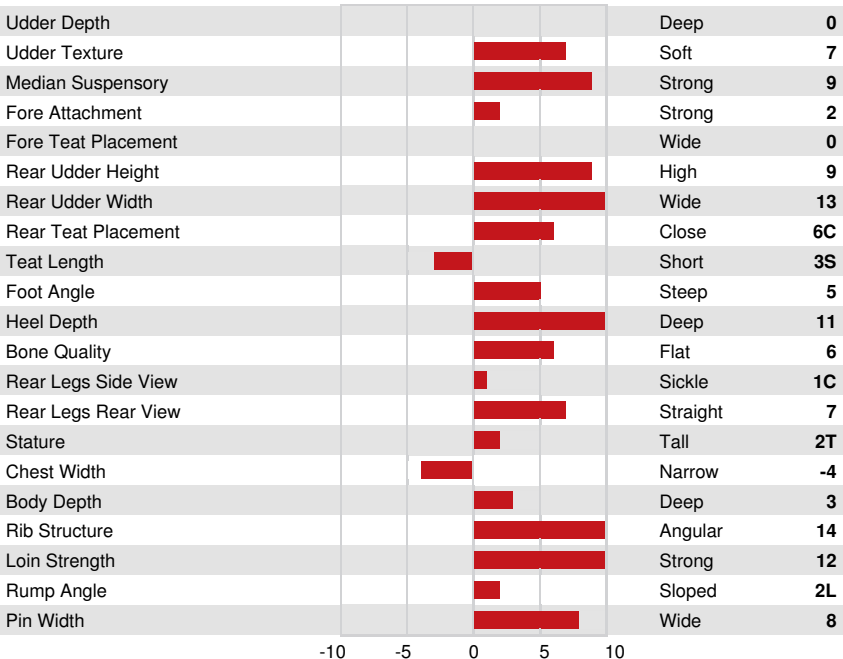

FARNEAR DELTA-LAMBDA
 LARENWOOD ALLIGATO CRAZY 1114 EX-90-5YR-CAN 3*
 STANTONS ALLIGATOR
 LARENWOOD RANDALL CRAZY 907 EX-90-3E-CAN 2*
 WESTCOAST RANDALL
 LARENWOOD ELUDE CRAZY 791 VG-85-3YR-CAN

GPA LPI +3559 PRO\$ 1348

CONFORMATION		G Herds	G Daughters	83% Rel	GPA 26* APR	
Conformation	13			Dairy Strength		10
Mammary System	8			Rump		10
Feet & Legs	11					

LARENWOOD ALLIGATO CRAZY 1114
 DAM