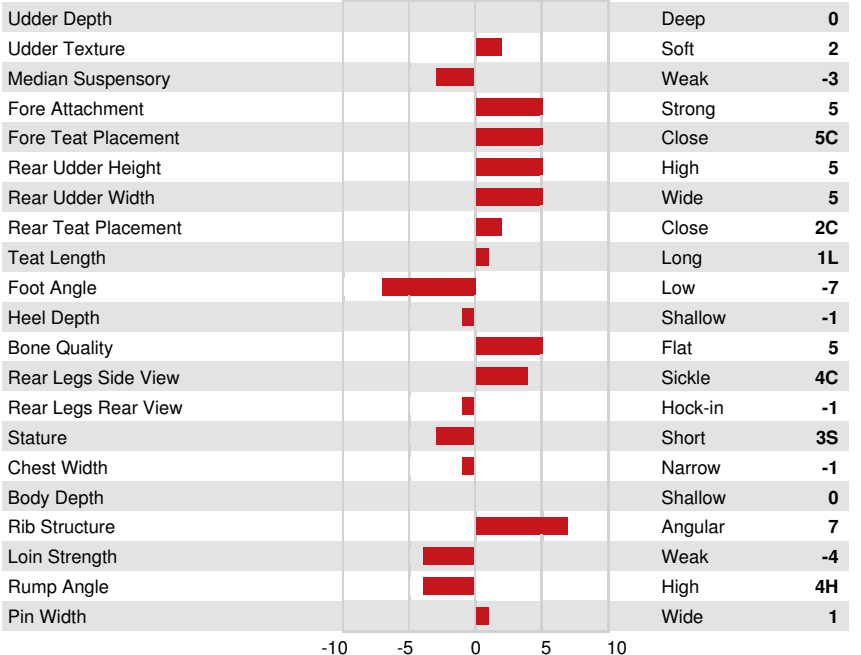

PINE-TREE EASTON
AOT DELUXE HI-LIGHTED EX-91-3YR-USA DOM 2*
C-HAVEN POSITIVE DELUXE
AOT BIGGELO HASKEL2 EX-92-5YR-USA DOM
S-S-I DELROY BIGGELO
AOT JARED HASKEL VG-85-2YR-USA

GPA LPI +3703 PRO$ 2665

DPF RDF BLF BYF MWF CVF HH1F HH2F HH3F HH4F HH5F HH6F HCDF HMWF

Reg. #: HO840M3267429145 aAa: 324156 DMS: 135,561
Born: 08/07/2023 Kappa Casein: AB Beta Casein: A2A2

PRODUCTION			GPA 26*APR		
	G Herds	G Daughters	81% Rel		
Milk kg	599	Fat kg	97	Fat %	+0.62
Milking Speed	107	Milking Temperament	105	Protein kg	48
		Methane Efficiency	106	Protein %	+0.24
		Feed Efficiency	104	BMR	99

HEALTH & REPRODUCTION		Immunity	100
Herd Life	107	Calf Immunity	93
Somatic Cell Score	104	Calving Ability	106
Daughter Fertility	104	Daughter Calving Ability	108
Body Condition Score	95	Metabolic Disease Resistance	98
Mastitis Resistance	105	Calf Health	105
Lactation Persistence	101		

CONFORMATION		GPA 26*APR	
	G Herds	G Daughters	78% Rel
Conformation	4	Dairy Strength	4
Mammary System	6	Rump	-4
Feet & Legs	0		

AOT DELUXE HI-LIGHTED
DAM