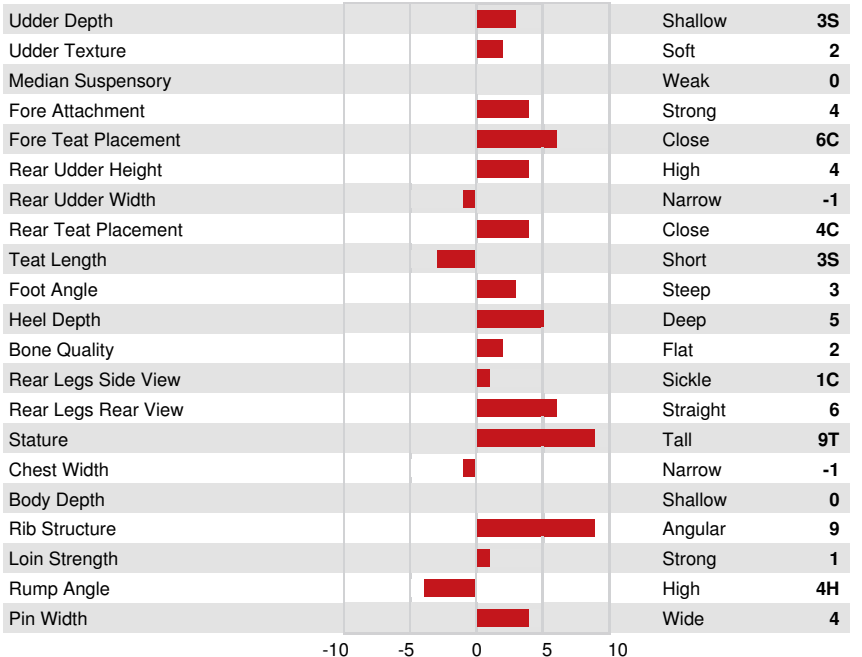

LADYS-MANOR SMOKE OWEN
 KINGS-RANSOM HAPPN DABBY VG-88-3YR-USA
 SIEMERS HAPPEN
 KINGS-RANSOM CASP DAZE EX-95-2E-USA
 CLAYNOOK CASPER
 KINGS-RANSOM DELTA DESTINY EX-92-4YR-USA DOM

GPA LPI +3403 PRO\$ 2198

DPF RDF BLF BYF MWF CVF HH1F HH2F HH3F HH4F HH5F HH6F HCDF HMWF

Reg. #: HO840M3285538467 aAa: DMS:
 Born: 05/20/2024 Kappa Casein: BB Beta Casein: A2A2

PRODUCTION		G Herds	G Daughters	82% Rel	GPA 26*APR	
Milk kg	671			Fat %	+0.53	Protein %
Fat kg	88			Methane Efficiency	102	BMR
Protein kg	64			Feed Efficiency	103	94
Milking Speed	96			Milking Temperament	97	

CONFORMATION		G Herds	G Daughters	79% Rel	GPA 26*APR	
Conformation	2			Dairy Strength	3	
Mammary System	1			Rump	0	
Feet & Legs	2					

KINGS-RANSOM HAPPN DABBY
DAM

KINGS-RANSOM CASP DAZE
GRANDDAM

KINGS-RANSOM CASP DAZE
GRANDDAM