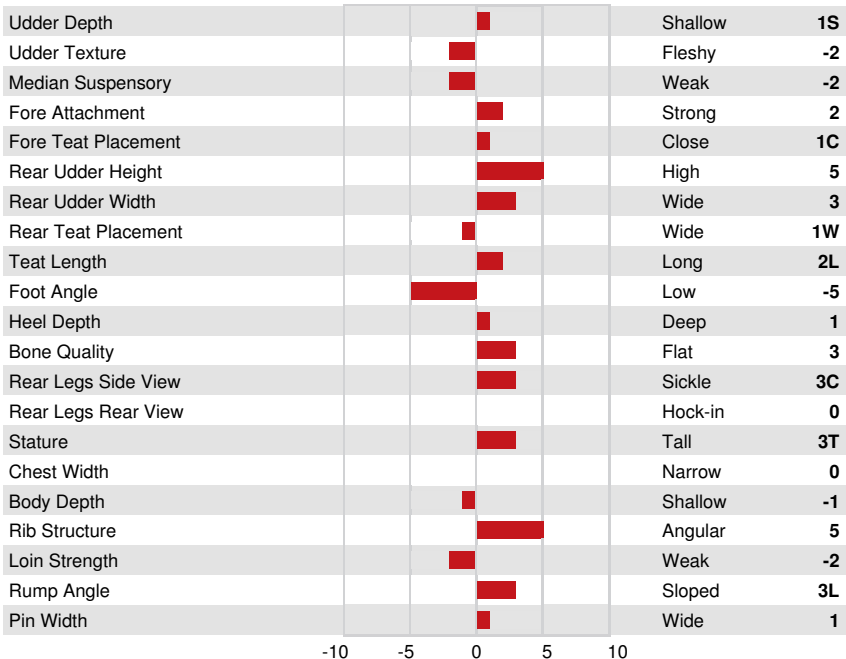

OCD BURLEY FRANCES 41330
FOURTH DAM