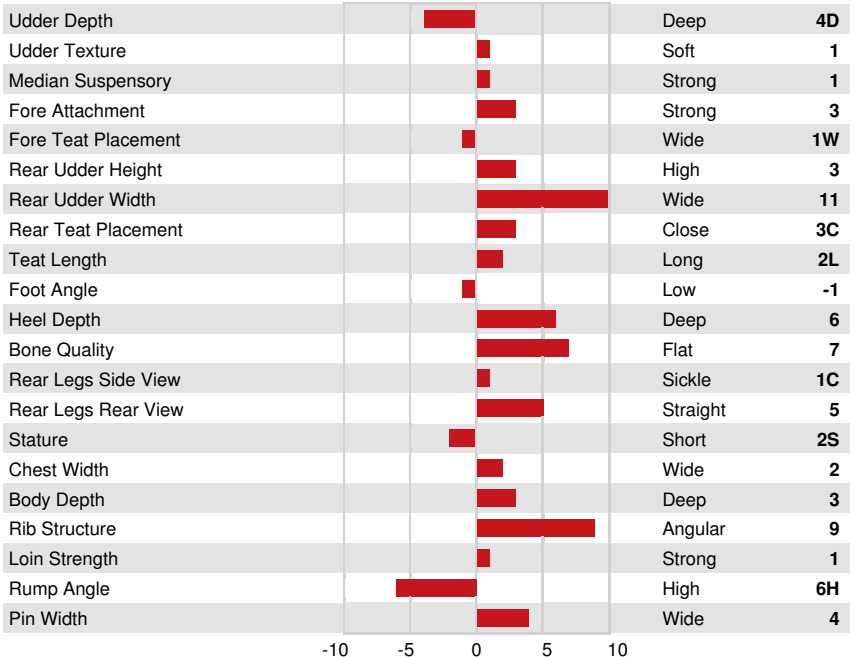

CONFORMATION G Herds G Daughters 77% Rel GPA 26*APR

Conformation	7	Dairy Strength	7
Mammary System	4	Rump	-1
Feet & Legs	9		

OCD BURLEY FRANCES 41330
FOURTH DAM