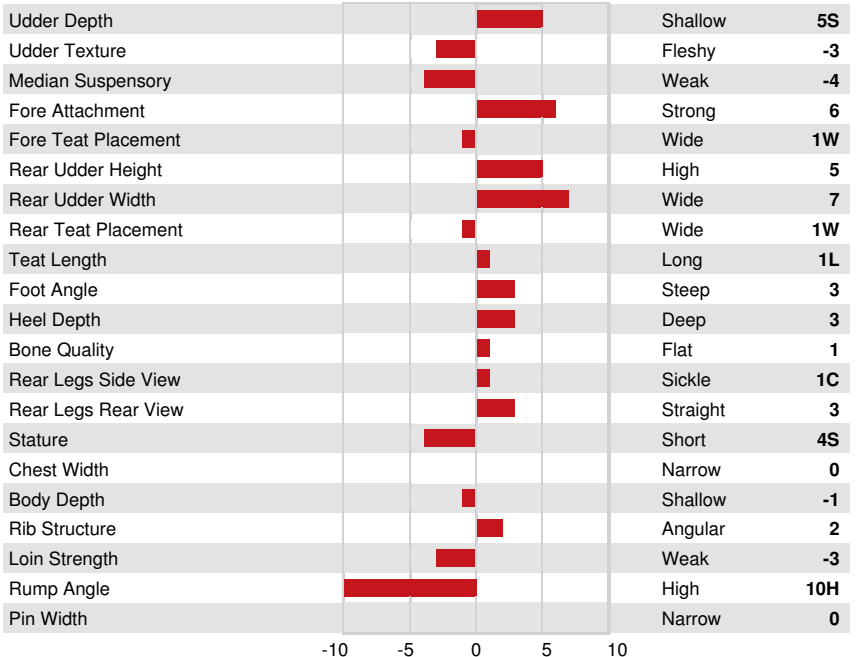

BEYOND HI-NOTE
PROGENESIS WAR GEAR HEARTLAND GP-80-2YR-CAN
WILRA S-S-I GD WAR GEAR
PEAK DZUNDA HEAVENLY VG-85-3YR-CAN
AURORA DZUNDA
COOKIECUTTER A HOMILY EX-90-5YR-CAN 1*

GPA LPI +3889 PRO$ 3134

RDF MWF HH1F HH2F HH3F HH4F HH5F HH6F HCDF HMWF

Reg. #: HOCANM15199497 aAa: DMS:
Born: 12/04/2024 Kappa Casein: AA Beta Casein: A2A2

PRODUCTION		G Herds	G Daughters	80% Rel	GPA 26* APR				
Milk kg	704			Fat %	+0.73	Protein kg	58	Protein %	+0.28
Milking Speed	104			Methane Efficiency	96	Feed Efficiency	105	BMR	101
				Milking Temperament	102				

HEALTH & REPRODUCTION		Immunity	101
Herd Life	109	Calf Immunity	98
Somatic Cell Score	105	Calving Ability	104
Daughter Fertility	106	Daughter Calving Ability	104
Body Condition Score	99	Metabolic Disease Resistance	102
Mastitis Resistance	105	Calf Health	107
Lactation Persistence	103		

CONFORMATION		G Herds	G Daughters	77% Rel	GPA 26* APR	
Conformation	4			Dairy Strength		0
Mammary System	7			Rump		-7
Feet & Legs	3