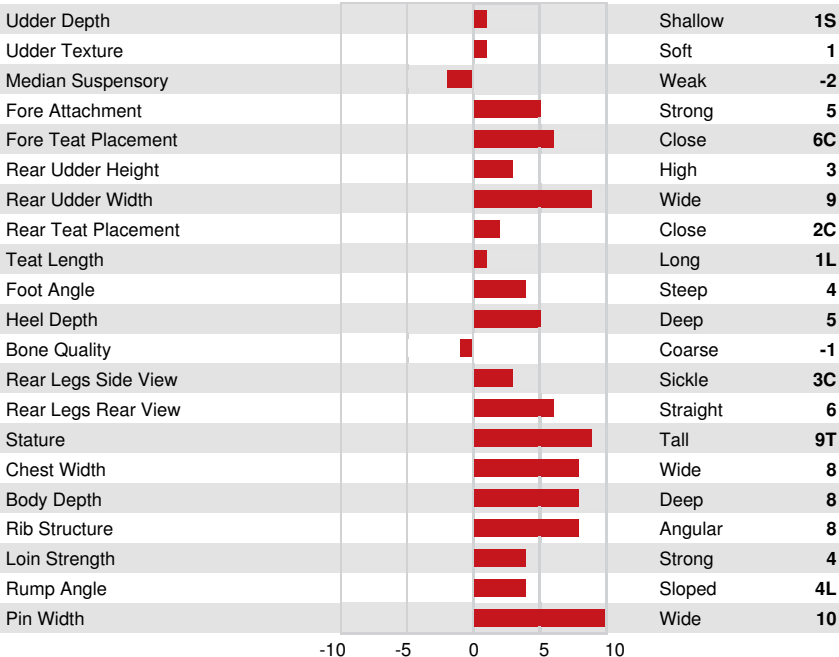

BEYOND HI-POWER
PROGENESIS ZOAR KATO GP-82-2YR-CAN
CLAYNOOK ZOAR
PROGENESIS RANGER KATNISS
3STAR OH RANGER RED
DULET D-LAMBDA KATRINA EX-90-5YR-CAN 6*

GPA LPI +3835 PRO$ 2932
DPF RDF BLF CNF BYF MWF CVF HH1F HH2F HH3F HH4F HH5F HH6F HCDF HMWF

Reg. #: HOCANM14890893 aAa: DMS:
Born: 01/22/2025 Kappa Casein: BB Beta Casein: A1A2

PRODUCTION			GPA 26* APR	
G Herds		G Daughters		81% Rel
Milk kg	189	Fat kg	98	Fat % +0.77
Milking Speed	98	Milking Temperament	104	Methane Efficiency 106
				Protein kg 57
				Protein % +0.42
				Feed Efficiency 107
				BMR 89

HEALTH & REPRODUCTION		Immunity 103
Herd Life	108	Calf Immunity 100
Somatic Cell Score	104	Calving Ability 100
Daughter Fertility	106	Daughter Calving Ability 109
Body Condition Score	98	Metabolic Disease Resistance 103
Mastitis Resistance	105	Calf Health 104
Lactation Persistence	99	

CONFORMATION		GPA 26* APR	
G Herds		G Daughters	
Conformation	8	Dairy Strength	10
Mammary System	4	Rump	8
Feet & Legs	4		

DULET D-LAMBDA KATRINA
THIRD DAM