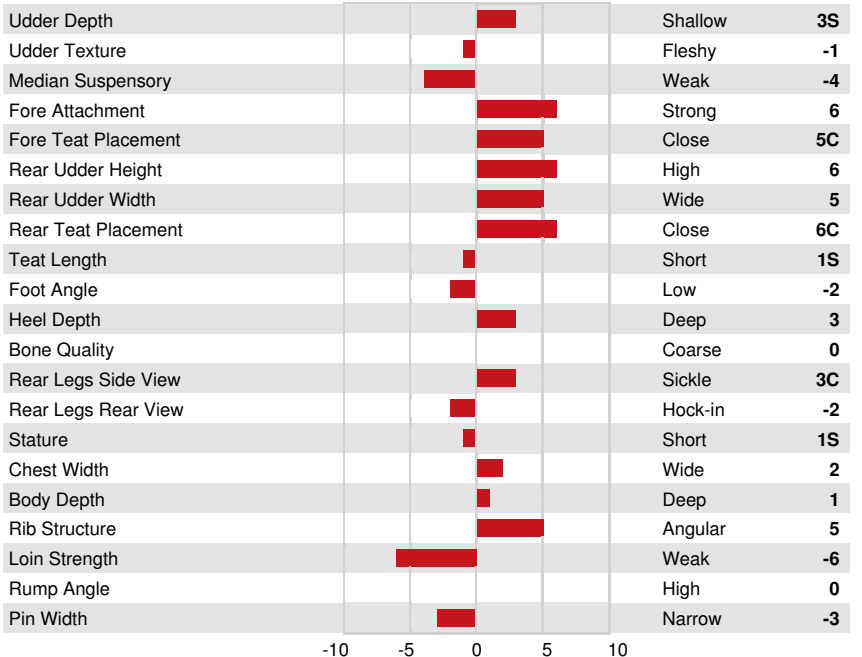

T-SPRUCE HARMONY
AOT DELUXE HI-LIGHTED EX-91-3YR-USA DOM 2*
C-HAVEN POSITIVE DELUXE
AOT BIGGELO HASKEL2 EX-92-5YR-USA DOM
S-S-I DELROY BIGGELO
AOT JARED HASKEL VG-85-2YR-USA

GPA LPI +3747 PRO$ 2749

DPF RDF BLF CNF BYF MWF CVF HH1F HH2F HH3F HH4F HH5F HH6F HCDF HMWF

Reg. #: HO840M3288815650 aAa: DMS:
Born: 12/14/2024 Kappa Casein: BB Beta Casein: A1A2

PRODUCTION			GPA 26*APR	
G Herds	G Daughters	81% Rel		
Milk kg 1162	Fat kg 111	Fat % +0.54	Protein kg 68	Protein % +0.24
Milking Speed 102	Milking Temperament 97	Methane Efficiency 106	Feed Efficiency 98	BMR 96

HEALTH & REPRODUCTION		Immunity	99
Herd Life	107	Calf Immunity	88
Somatic Cell Score	104	Calving Ability	102
Daughter Fertility	104	Daughter Calving Ability	107
Body Condition Score	98	Metabolic Disease Resistance	102
Mastitis Resistance	106	Calf Health	111
Lactation Persistence	104		

CONFORMATION		GPA 26*APR	
G Herds	G Daughters	77% Rel	
Conformation	2	Dairy Strength	3
Mammary System	4	Rump	-4
Feet & Legs	-2		

AOT DELUXE HI-LIGHTED
DAM