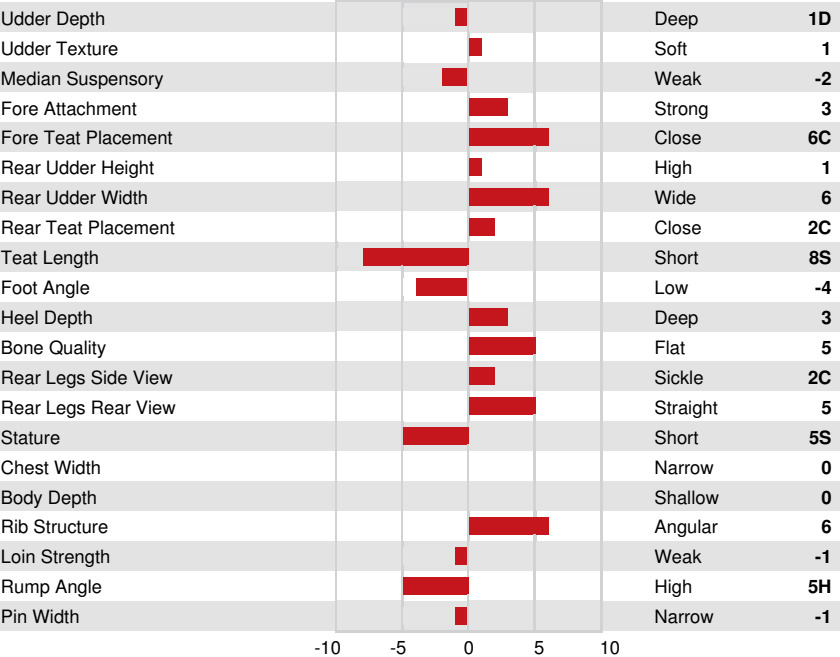

CONFORMATION				G Herds		G Daughters		75% Rel		GPA 26* APR	
Conformation	5	Dairy Strength	4								
Mammary System	2	Rump	-2								
Feet & Legs	8										

PROGENESIS GAMEDAY TITANIA
 GRANDDAM

PROGENESIS GAMEDAY TITANIA
 GRANDDAM