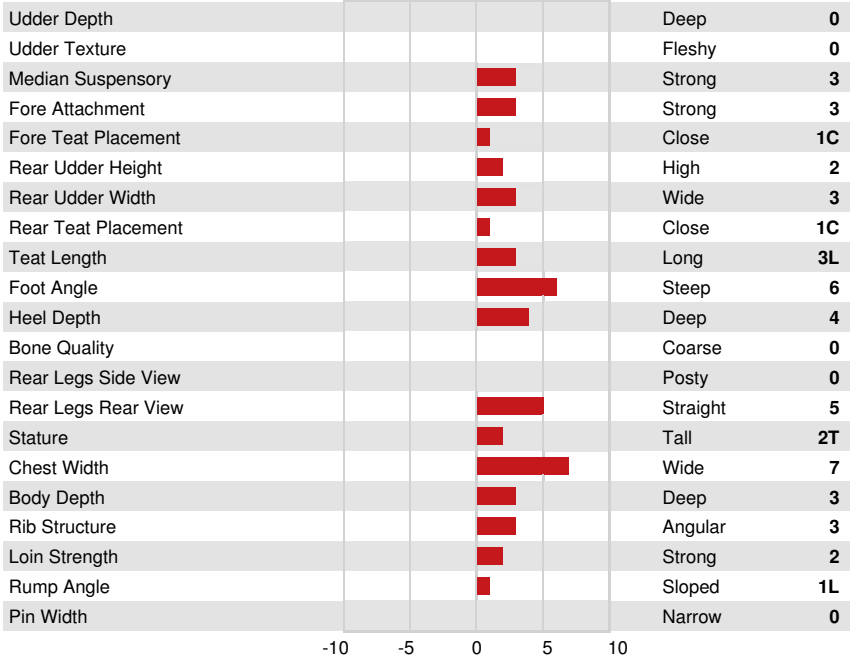

T-SPRUCE ETHAN
PROGENESIS LONESTAR MEDLEY
SANDY-VALLEY C LONESTAR
VAL-BISSON RANGER MUSIQUE VG-88-3YR-CAN
3STAR OH RANGER RED
VAL-BISSON LUSTER NOMA VG-87-5YR-CAN 3*

GPA LPI +3887 PRO$ 3057

DPF RDF BLF CNF MWF CVF HH1F HH2F HH3F HH4F HH5F HH6F HCDF HMWF

Reg. #: HOCANM15199694 aAa: DMS:
Born: 02/20/2025 Kappa Casein: AB Beta Casein: A1A2

PRODUCTION				G Herds	G Daughters	80% Rel	GPA 26* APR		
Milk kg	825	Fat kg	117	Fat %	+0.73	Protein kg	67	Protein %	+0.31
Milking Speed	98	Milking Temperament	105	Methane Efficiency	103	Feed Efficiency	111	BMR	94

HEALTH & REPRODUCTION			Immunity	105
Herd Life	105	Calf Immunity	102	
Somatic Cell Score	106	Calving Ability	100	
Daughter Fertility	98	Daughter Calving Ability	100	
Body Condition Score	102	Metabolic Disease Resistance	105	
Mastitis Resistance	104	Calf Health	107	
Lactation Persistence	105			

CONFORMATION			G Herds	G Daughters	77% Rel	GPA 26* APR	
Conformation	7	Dairy Strength	6				
Mammary System	5	Rump	3				
Feet & Legs	6						

VAL-BISSON RANGER MUSIQUE
GRANDDAM