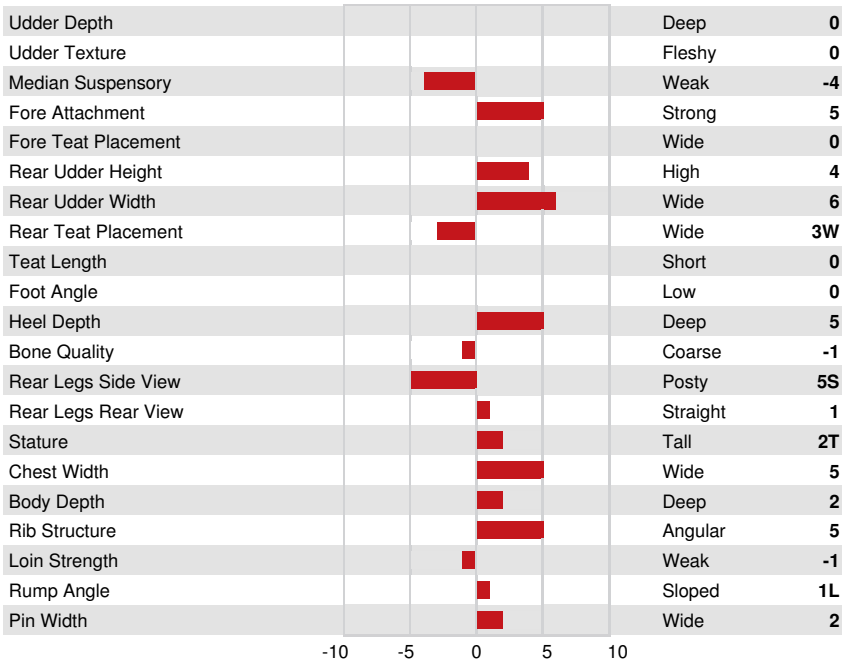

BERRYRIDGE SSI KARL
BEYOND POWRSTR 41312
PEAK POWERSTAR
AOT DELUXE HI-LIGHTED EX-91-3YR-USA DOM 2*
C-HAVEN POSITIVE DELUXE
AOT BIGGELLO HASKEL2 EX-92-5YR-USA DOM

GPA LPI +3900 PRO$ 3357

MWC HH1F HH2F HH3F HH4F HH5F HH6F HCDF HMWC

Reg. #: HO840M3287659611 aAa: DMS:
Born: 12/17/2024 Kappa Casein: AB Beta Casein: A2A2

PRODUCTION G Herds G Daughters 80% Rel GPA 26* APR

Milk kg	Fat kg	Fat %	Protein kg	Protein %
404	134	+1.01	74	+0.50
Milking Speed	Milking Temperament	Methane Efficiency	Feed Efficiency	BMR
106	99	105	104	95

HEALTH & REPRODUCTION **Immunity 102**

Herd Life	106	Calf Immunity	91
Somatic Cell Score	106	Calving Ability	102
Daughter Fertility	105	Daughter Calving Ability	107
Body Condition Score	100	Metabolic Disease Resistance	105
Mastitis Resistance	105	Calf Health	103
Lactation Persistence	97		

CONFORMATION G Herds G Daughters 76% Rel GPA 26* APR

Conformation	5	Dairy Strength	5
Mammary System	4	Rump	1
Feet & Legs	1		

AOT DELUXE HI-LIGHTED
GRANDDAM