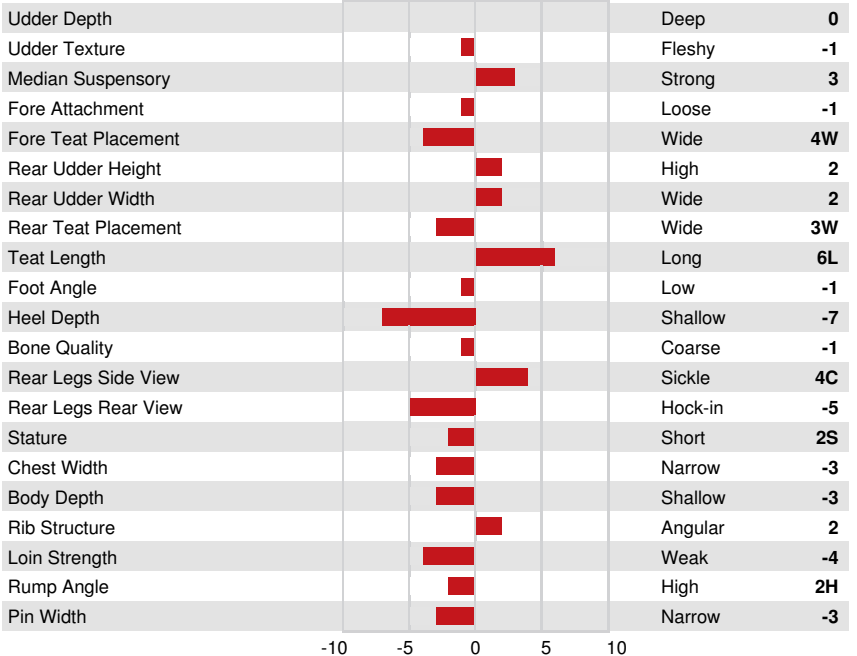

JX AHLEM HARRIS BALTAZAR {5}
TLJ SANTANA V MAID 2191-P VG-82%-4YR-USA
KASH IN SANTANA-P
SUNSET CANYON VALEN I MAID 116 EX-90%-7YR-USA
ALL LYNNS LOUIE VALENTINO
SUNSET CANYON IMPULS L MAID 2 VG-87%-3YR-USA

GLPI +1642 PRO$ 1512 JH1F JNSF

Reg. #: JEUSAM67273623 aAa: 432516 DMS: 345
Born: 04/22/2017 Kappa Casein: BB Beta Casein: A2A2

PRODUCTION		G Herds G Daughters 67% Rel			GPA 25*APR				
Milk kg	1279	Fat kg	27	Fat %	-0.52	Protein kg	48	Protein %	-0.04

HEALTH & REPRODUCTION **Immunity 103**

Herd Life	106	Calf Immunity	99
Somatic Cell Score	100	Calving Ability	99
Daughter Fertility	98	Daughter Calving Ability	103
Body Condition Score	97	Milking Speed	103
Mastitis Resistance	100	Milking Temperament	102
Lactation Persistence	99	Metabolic Disease Resistance	99

CONFORMATION GPA 25*APR

CONFORMATION		G Herds G Daughters 56% Rel	
Conformation	0	Dairy Strength	-4
Mammary System	3	Rump	-4
Feet & Legs	-5		

TENN HAUG E MAID
FIFTH DAM