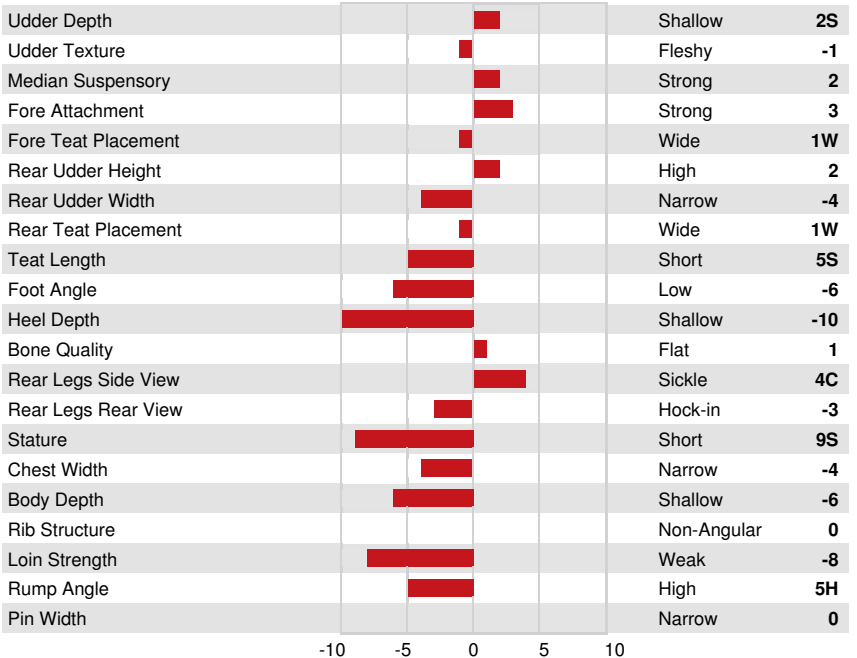

**GMACE LPI +1421 PRO\$ 600** JH1F JNSC

Reg. #: JEUSAM75812150 aAa: 423516 DMS: 561,135  
 Born: 08/06/2019 Kappa Casein: BB Beta Casein: A2A2

PRODUCTION		50 Herds 215 Daughters 81% Rel			GMACE 25*APR
Milk kg	5	Fat kg	8	Fat %	+0.12
				Protein kg	11
				Protein %	+0.15

**HEALTH & REPRODUCTION** Immunity 105

Herd Life	105	Calf Immunity	101
Somatic Cell Score	105	Calving Ability	104
Daughter Fertility	105	Daughter Calving Ability	108
Body Condition Score	102	Milking Speed	104
Mastitis Resistance	103	Milking Temperament	103
Lactation Persistence	105	Metabolic Disease Resistance	100

**CONFORMATION** 30 Herds 81 Daughters 68% Rel GMACE 25\*APR

Conformation	-2	Dairy Strength	-7
Mammary System	1	Rump	-7
Feet & Legs	-5		

OAKLANE CHISEL DELLA 2130  
 GRANDDAM

PINE-TREE LISTOWEL DELLA 1598-P  
 DAM