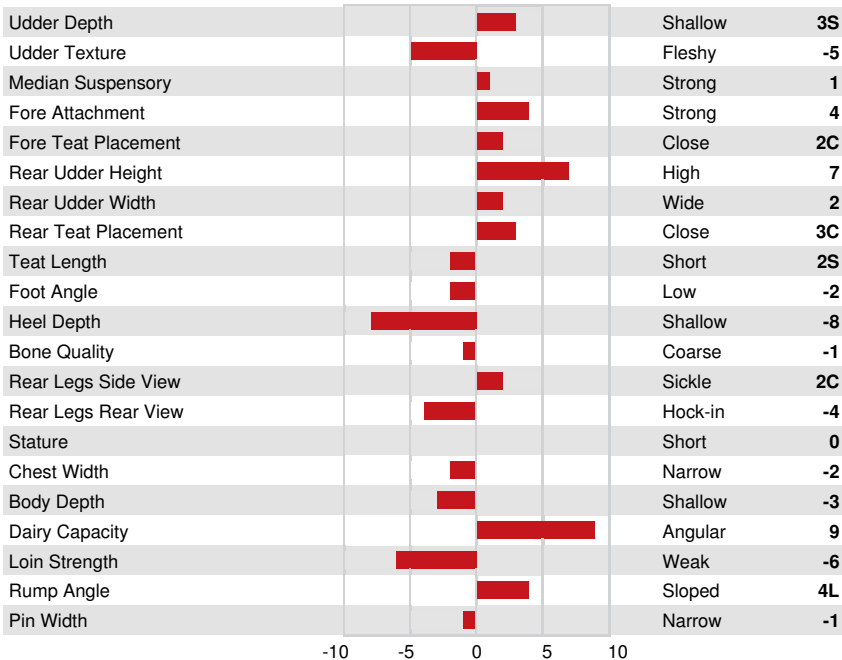

VIERRA TENPENNY

PRIMUS KIAWA 873 CARNIVAL DES-79%-3YR-USA

JX AHLEM BALTAZAR KIAWA {6}-P

RIVER VALLEY LEMONHEAD CARNIVAL

STEINHAUERS SAMSON LEMONHEAD

GOFF PHAROAH CIRCUS ACT EX-90%-3YR-USA

GPA LPI +1651 PRO$ 1502 JH1F JNSF

Reg. #: JE840M3213754056

aAa: 432516

DMS: 135,123

Born: 06/04/2021

Kappa Casein: BB

Beta Casein: A2A2

PRODUCTION GPA 24*DEC

Milk kg	Fat kg	Fat %	Protein kg	Protein %
1467	42	-0.45	43	-0.21

HEALTH & REPRODUCTION Immunity 97

Herd Life	104	Calf Immunity	101
Somatic Cell Score	101	Calving Ability	100
Daughter Fertility	102	Daughter Calving Ability	103
Body Condition Score	96	Milking Speed	97
Mastitis Resistance	101	Milking Temperament	102
Lactation Persistence	100	Metabolic Disease Resistance	100

CONFORMATION GPA 24*DEC

	G Herds	G Daughters	54% Rel	
Conformation		1	Dairy Strength	-1
Mammary System		4	Rump	-3
Feet & Legs		-6		

PRIMUS KIAWA 873 CARNIVAL

DAM