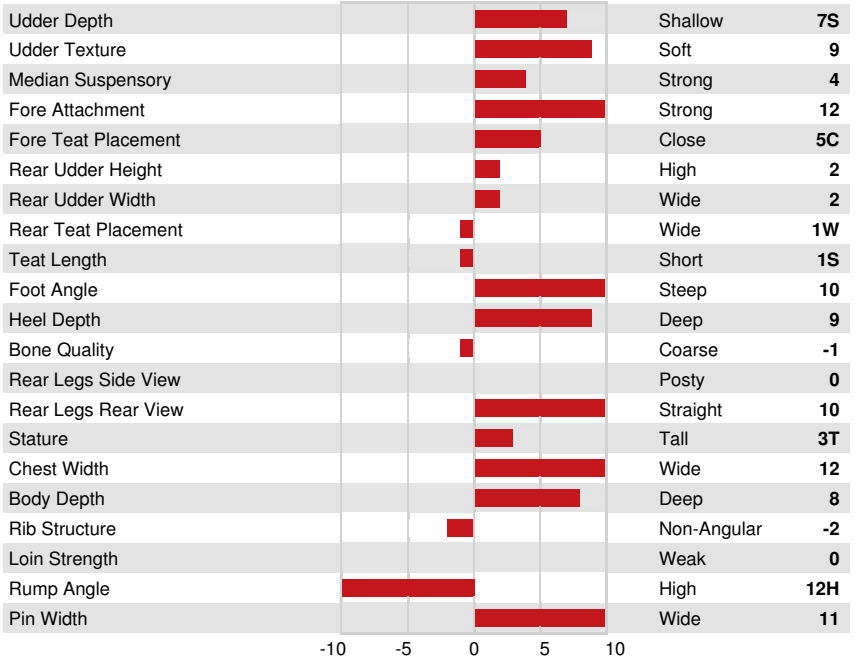

GUIMO JOEL
 STONEY POINT COMERICA KATHIE EX-95%-8YR-USA
 BRIDON REMAKE COMERICA
 STONEY POINT ROCKET KAY EX-90%-3YR-USA
 O.F. BARBER ROCKET
 LOOKOUT KABOKEE VG-84%-3YR-USA

GPA LPI +1207 PRO\$ -1170 JH1F JNSF

Reg. #: JE840M3221921607 aAa: 465321 DMS: 246,456
 Born: 05/10/2021 Kappa Casein: AB Beta Casein: A1A2

PRODUCTION 15 Herds 34 Daughters 86% Rel GMACE 26*APR

Milk kg -1462	Fat kg -44	Fat % +0.45	Protein kg -38	Protein % +0.29
Milking Speed 95	Milking Temperament 100			

HEALTH & REPRODUCTION Immunity 101

Herd Life	101	Calf Immunity	101
Somatic Cell Score	96	Calving Ability	94
Daughter Fertility	95	Daughter Calving Ability	93
Body Condition Score	109	Metabolic Disease Resistance	103
Mastitis Resistance	98		
Lactation Persistence	103		

CONFORMATION G Herds G Daughters 64% Rel GPA 26*APR

Conformation	13	Dairy Strength	10
Mammary System	10	Rump	-1
Feet & Legs	12		

KASH-IN JOEL KNOCKIN BOOTS
 FULL SISTER

STONEY POINT COMERICA KATHIE
 DAM