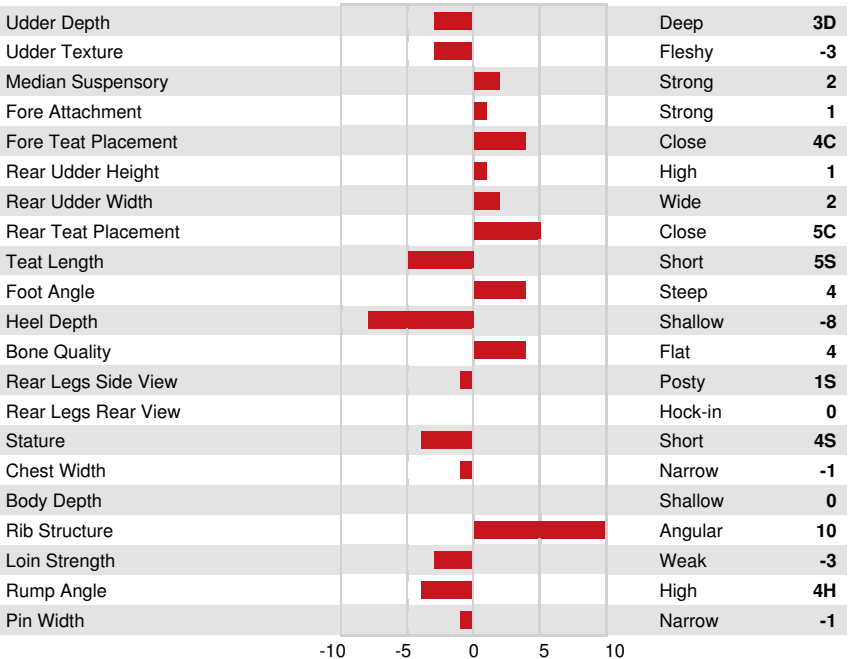

PROGENESIS SPIRAL

AHLEM LISTOWEL DREAM 53757-PP DES-77%-3YR-USA

HILLVIEW LISTOWEL-P

AHLEM CRITIC DREAM 49784-P VG-83%-3YR-USA

SCHULTZ LEGAL CRITIC-P

AHLEM FIT DREAM 45721 DES-76%-2YR-USA

GPA LPI +1816	PRO\$ 2023			JH1F JNSF
Reg. #: JE840M3246946017	aAa: 561432	DMS: 561,135		
Born: 04/06/2022	Kappa Casein: BB	Beta Casein: A2A2		

PRODUCTION	G Herds	G Daughters	66% Rel	GPA 25*DEC	
Milk kg 1699		Fat kg 58	Fat % -0.38	Protein kg 66	Protein % -0.01
Milking Speed 99		Milking Temperament 101			

HEALTH & REPRODUCTION			Immunity 102
Herd Life	102	Calf Immunity	107
Somatic Cell Score	102	Calving Ability	103
Daughter Fertility	96	Daughter Calving Ability	102
Body Condition Score	96	Metabolic Disease Resistance	100
Mastitis Resistance	101		
Lactation Persistence	104		

CONFORMATION	G Herds	G Daughters	56% Rel	GPA 25*DEC	
Conformation		1	Dairy Strength	2	
Mammary System		0	Rump	-3	
Feet & Legs		-1			

AHLEM LISTOWEL DREAM 53757-PP
DAM