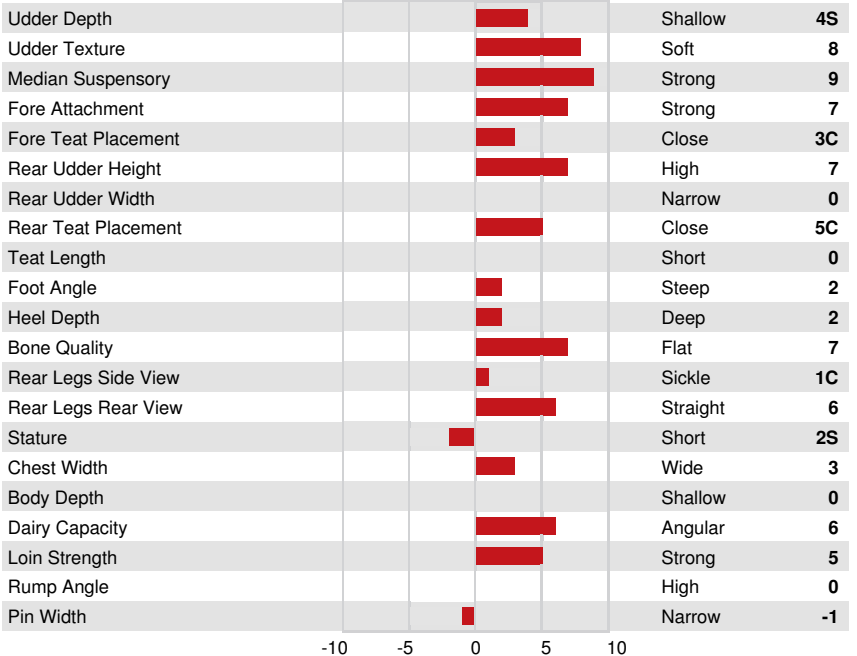

LAITJOIE LIGHTNING

UNIQUE HP MATTADOR HEAVEN EX-92-4YR-CAN

RJF UNIQUE MATTADOR

UNIQUE HP CHROME HAZARD EX-90-4YR-CAN 1*

RIVER VALLEY CECE CHROME

UNIQUE HP HIMILAYA VG-85-1YR-CAN 2*

GPA LPI +2075 PRO$ 1741 JH1C JNSF

Reg. #: JECANM14490779 aAa: 243165 DMS: 561,135
Born: 07/31/2022 Kappa Casein: BB Beta Casein: A2A2

PRODUCTION		G Herds	G Daughters	64% Rel	GPA 24*AUG	
Milk kg	199			Fat %	31	Protein %
				+0.50		+0.30

HEALTH & REPRODUCTION			Immunity	110
Herd Life	105	Calf Immunity	108	
Somatic Cell Score	103	Calving Ability	106	
Daughter Fertility	102	Daughter Calving Ability	102	
Body Condition Score	100	Milking Speed	101	
Mastitis Resistance	103	Milking Temperament	101	
Lactation Persistency	102	Metabolic Disease Resistance	102	

CONFORMATION		G Herds	G Daughters	53% Rel	GPA 24*AUG	
Conformation	12			Dairy Strength	6	
Mammary System	10			Rump	5	
Feet & Legs	10					

UNIQUE HP MATTADOR HEAVEN
DAM