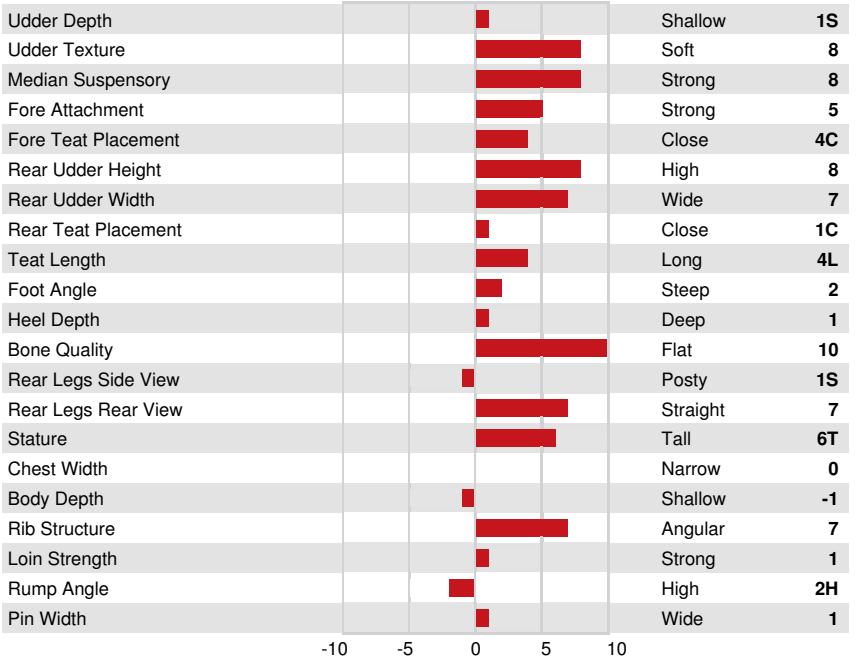

UNIQUE XENIAL
UNIQUE HP CHIEF HYPNOTIC EX-91-5YR-CAN
JX RIVER VALLEY CHIEF {6}
UNIQUE HP IRWIN HOCUS EX-92-4E-CAN 7*
ALL LYNNS VALENTINO IRWIN
VALLEYSTREAM REMAKE HONEY EX-92-7YR-CAN

GPA LPI +2051 PRO$ 1972 JH1F JNSF

Reg. #: JECANM15259023 aAa: DMS:
Born: 02/23/2025 Kappa Casein: BB Beta Casein: A2A2

PRODUCTION		G Herds	G Daughters	70% Rel	GPA 26*APR				
Milk kg	999	Fat kg	66	Fat %	+0.19	Protein kg	43	Protein %	+0.07
Milking Speed	99	Milking Temperament	98						

HEALTH & REPRODUCTION		Immunity	
Herd Life	100	Calf Immunity	
Somatic Cell Score	102	Calving Ability	96
Daughter Fertility	95	Daughter Calving Ability	96
Body Condition Score	99	Metabolic Disease Resistance	100
Mastitis Resistance	101		
Lactation Persistence	99		

CONFORMATION		G Herds	G Daughters	60% Rel	GPA 26*APR	
Conformation	11	Dairy Strength	5			
Mammary System	11	Rump	1			
Feet & Legs	8					

VALLEYSTREAM REMAKE HONEY
THIRD DAM