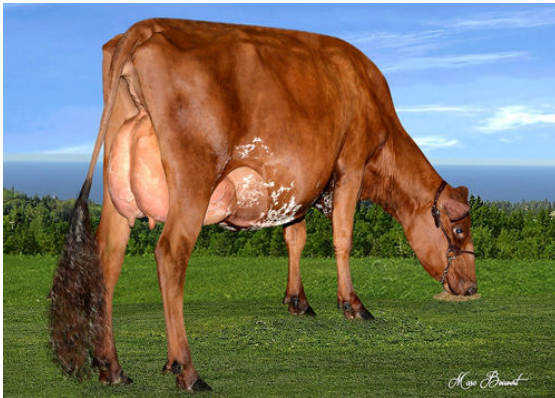

DES ROCHES BIGSTAR DOLCE
DAM