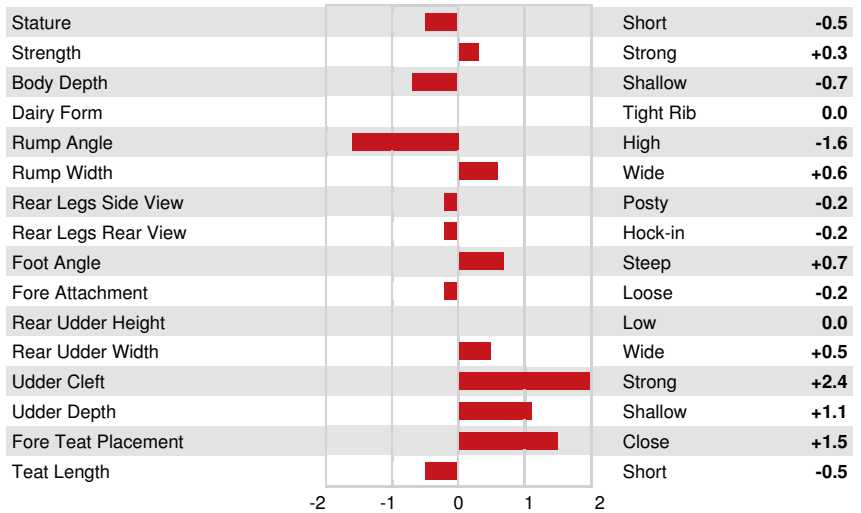

CONFORMATION 42 Herds 82 Dtrs 87% Rel AGCC-G

PTAT	0.4
Udder Composite	1.2
Feet & Legs Composite	0.4

COULEE CREST PILOT LAVA
DAUGHTER