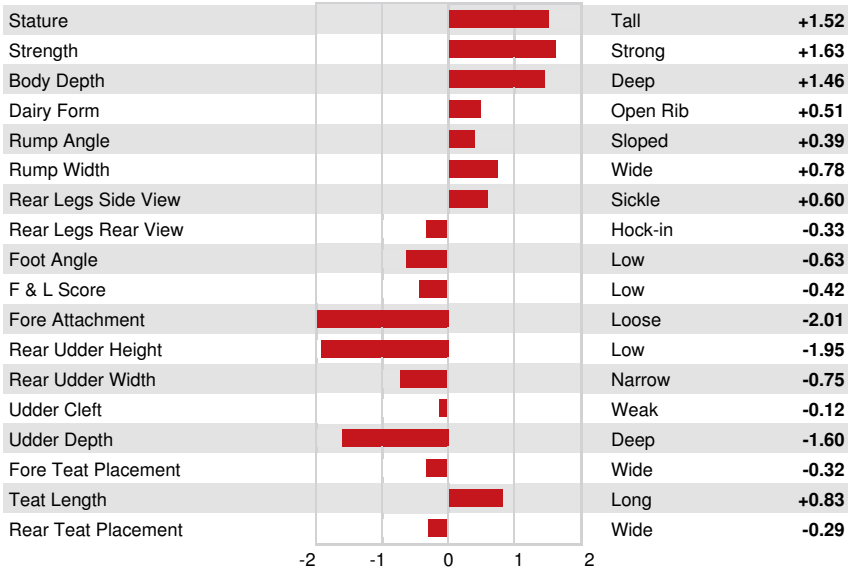

CONFORMATION 62 Herds 182 Dtrs 93% Rel MACE / 04-26

PTAT	-0.42	Body Composite	1.53
Udder Composite	-1.88	Dairy Composite	0.93
Feet & Legs Composite	-0.81		

FERN-OAK STARRING 24044