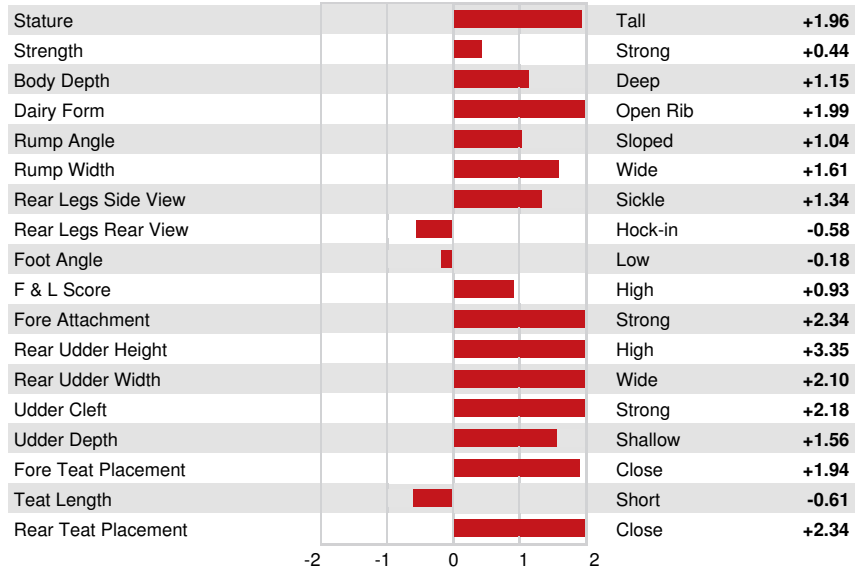

CONFORMATION 7256 Herds 28967 Dtrs 99% Rel MACE / 08-24

PTAT	2.14	Body Composite	0.20
Udder Composite	2.00	Dairy Composite	1.16
Feet & Legs Composite	0.11		

HUFFMANDALE UNIX MAPLESUGAR
DAUGHTER