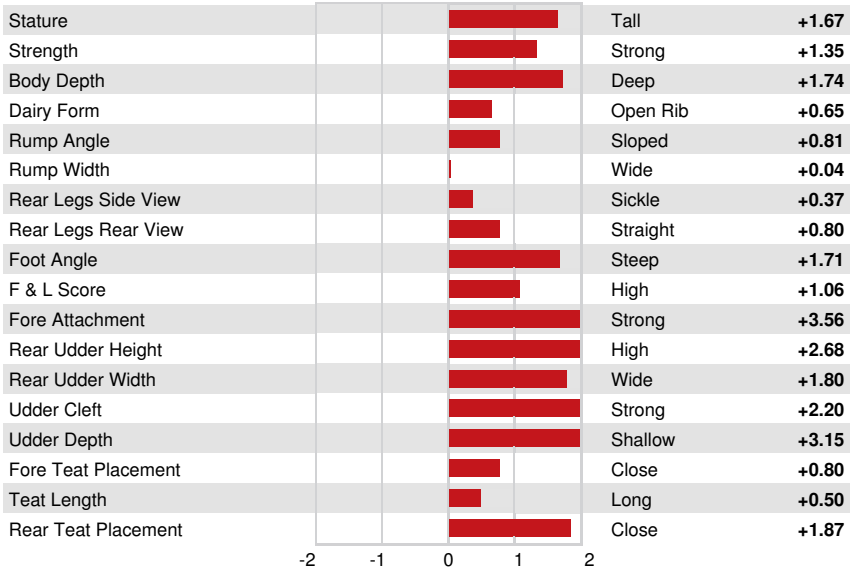

CONFORMATION 442 Herds 989 Dtrs 90% Rel MACE / 08-24

PTAT	2.43	Body Composite	1.20
Udder Composite	2.37	Dairy Composite	0.80
Feet & Legs Composite	0.74		

VENDAIRY BREESH
THIRD DAM