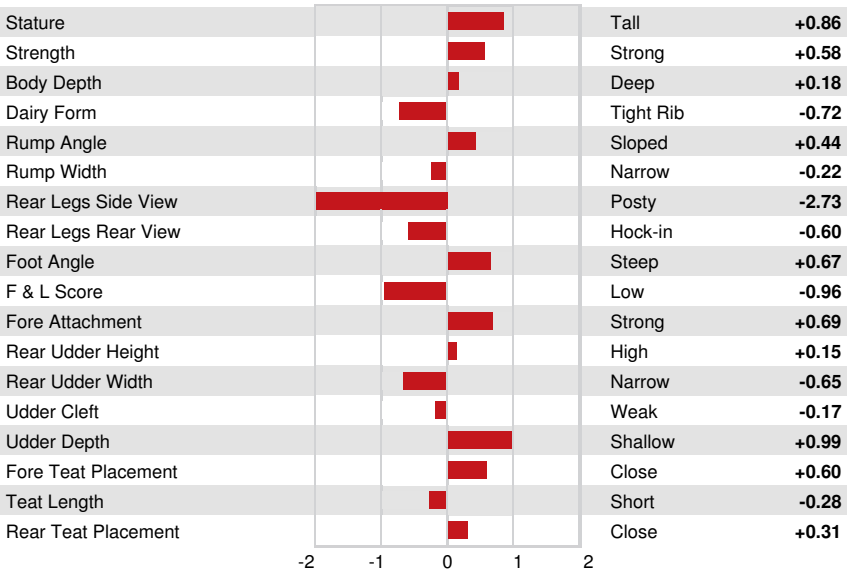

**HEALTH & REPRODUCTION**

**Immunity 100**

Productive Life	0.4	Calf Immunity	87
Somatic Cell Score	3.00	Cow Conception Rate	2.3
Daughter Pregnancy Rate	2.0	Heifer Conception Rate	-0.6
Livability	0.7	Sire Calving Ease	1.2% 63% Rel
Heifer Livability	0.6	Daughter Calving Ease	1.1% 62% Rel
Fertility Index	1.7	Sire Stillbirth	3.2%
		Daughter Stillbirth	3.8%

**CONFORMATION**

G Herds G Dtrs 81% Rel HAUSA-G / 04-26

PTAT	-0.12	Body Composite	0.93
Udder Composite	0.07	Dairy Composite	-0.86
Feet & Legs Composite	-1.20		

PROGENESIS MODESTY MADRID  
DAM

PROGENESIS MODESTY MADRID  
DAM