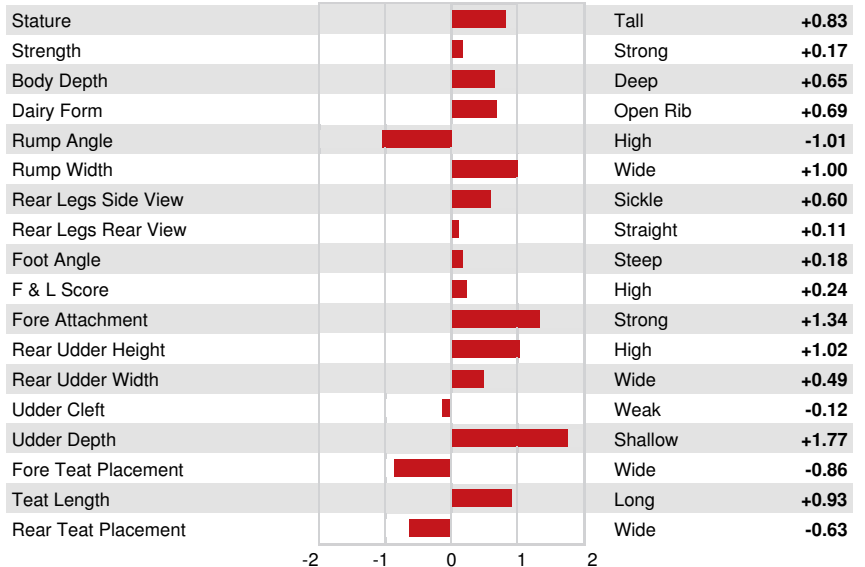

CONFORMATION 10 Herds 18 Dtrs 82% Rel MACE / 04-26

PTAT	0.88	Body Composite	0.21
Udder Composite	0.70	Dairy Composite	0.16
Feet & Legs Composite	0.02		

KONNY
FIFTH DAM