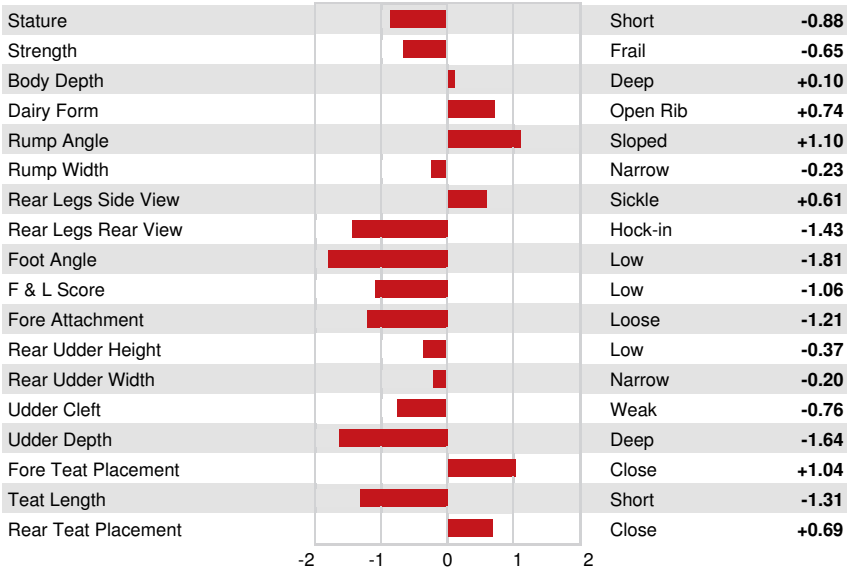

CONFORMATION 375 Herds 1639 Dtrs 98% Rel MACE / 04-26

PTAT	-0.77	Body Composite	-1.05
Udder Composite	-0.61	Dairy Composite	-0.34
Feet & Legs Composite	-1.09		

EL-NA MYSPACE 6457