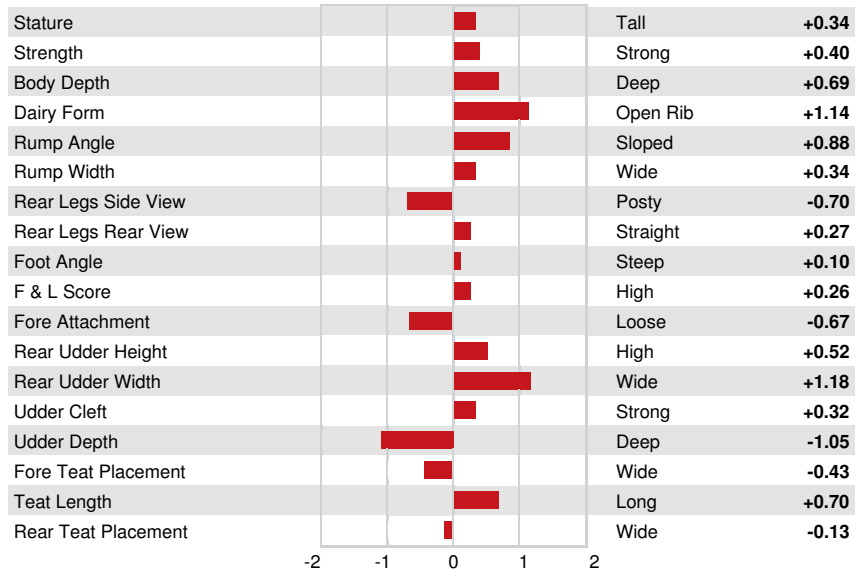

CONFORMATION 28 Herds 60 Dtrs 90% Rel MACE / 04-26

PTAT	0.17	Body Composite	-0.06
Udder Composite	-0.09	Dairy Composite	0.70
Feet & Legs Composite	0.18		

EDG RUBY UNO RIZA
DAM