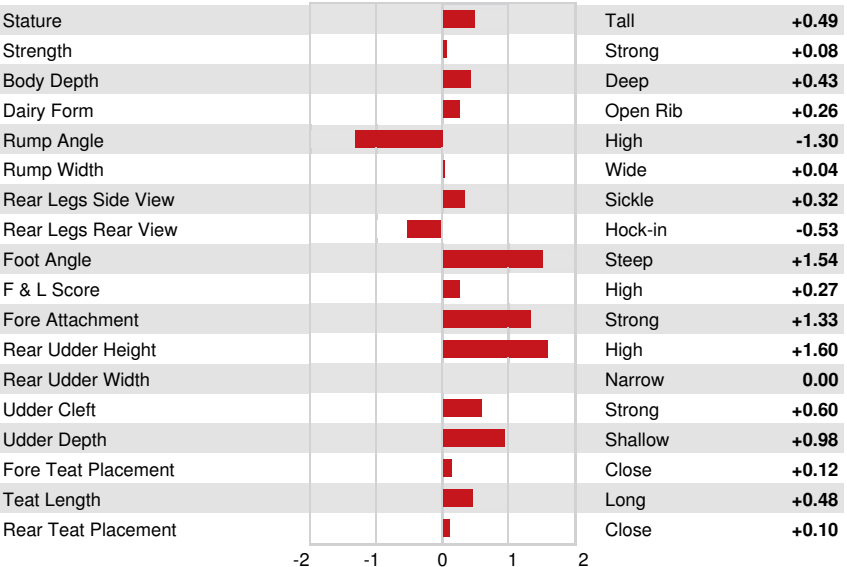

CONFORMATION 1126 Herds 4690 Dtrs 99% Rel MACE / 04-26

PTAT	0.90	Body Composite	0.09
Udder Composite	0.83	Dairy Composite	-0.27
Feet & Legs Composite	0.06		

GEN-I-BEQ SHOTTLE BOMBI
GRANDDAM