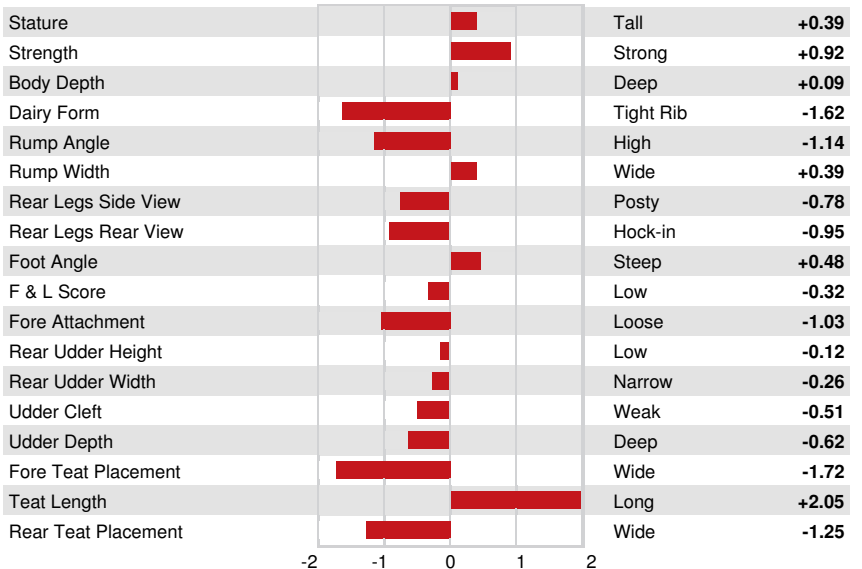

GEN-I-BEQ SHOTTLE BOMBI
GRANDDAM