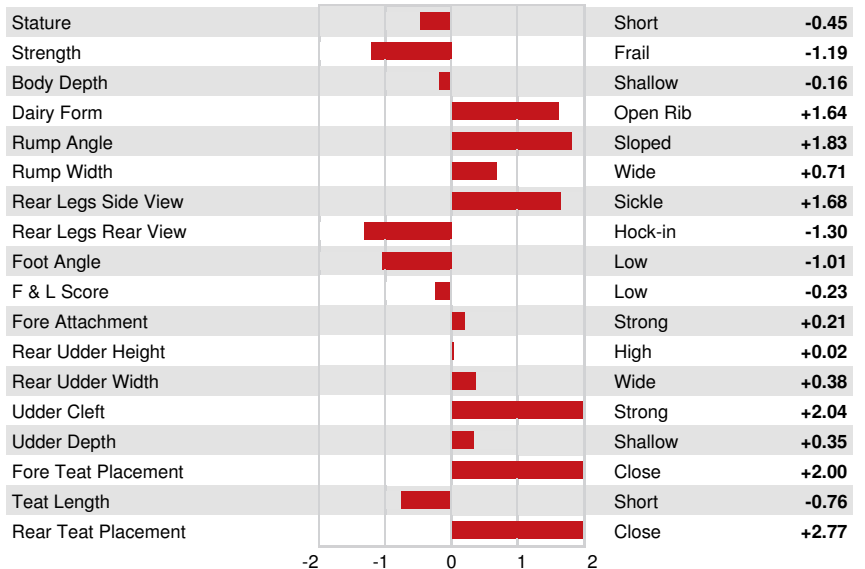

YVECLAIR ELECTRIC LIENA
DAUGHTER